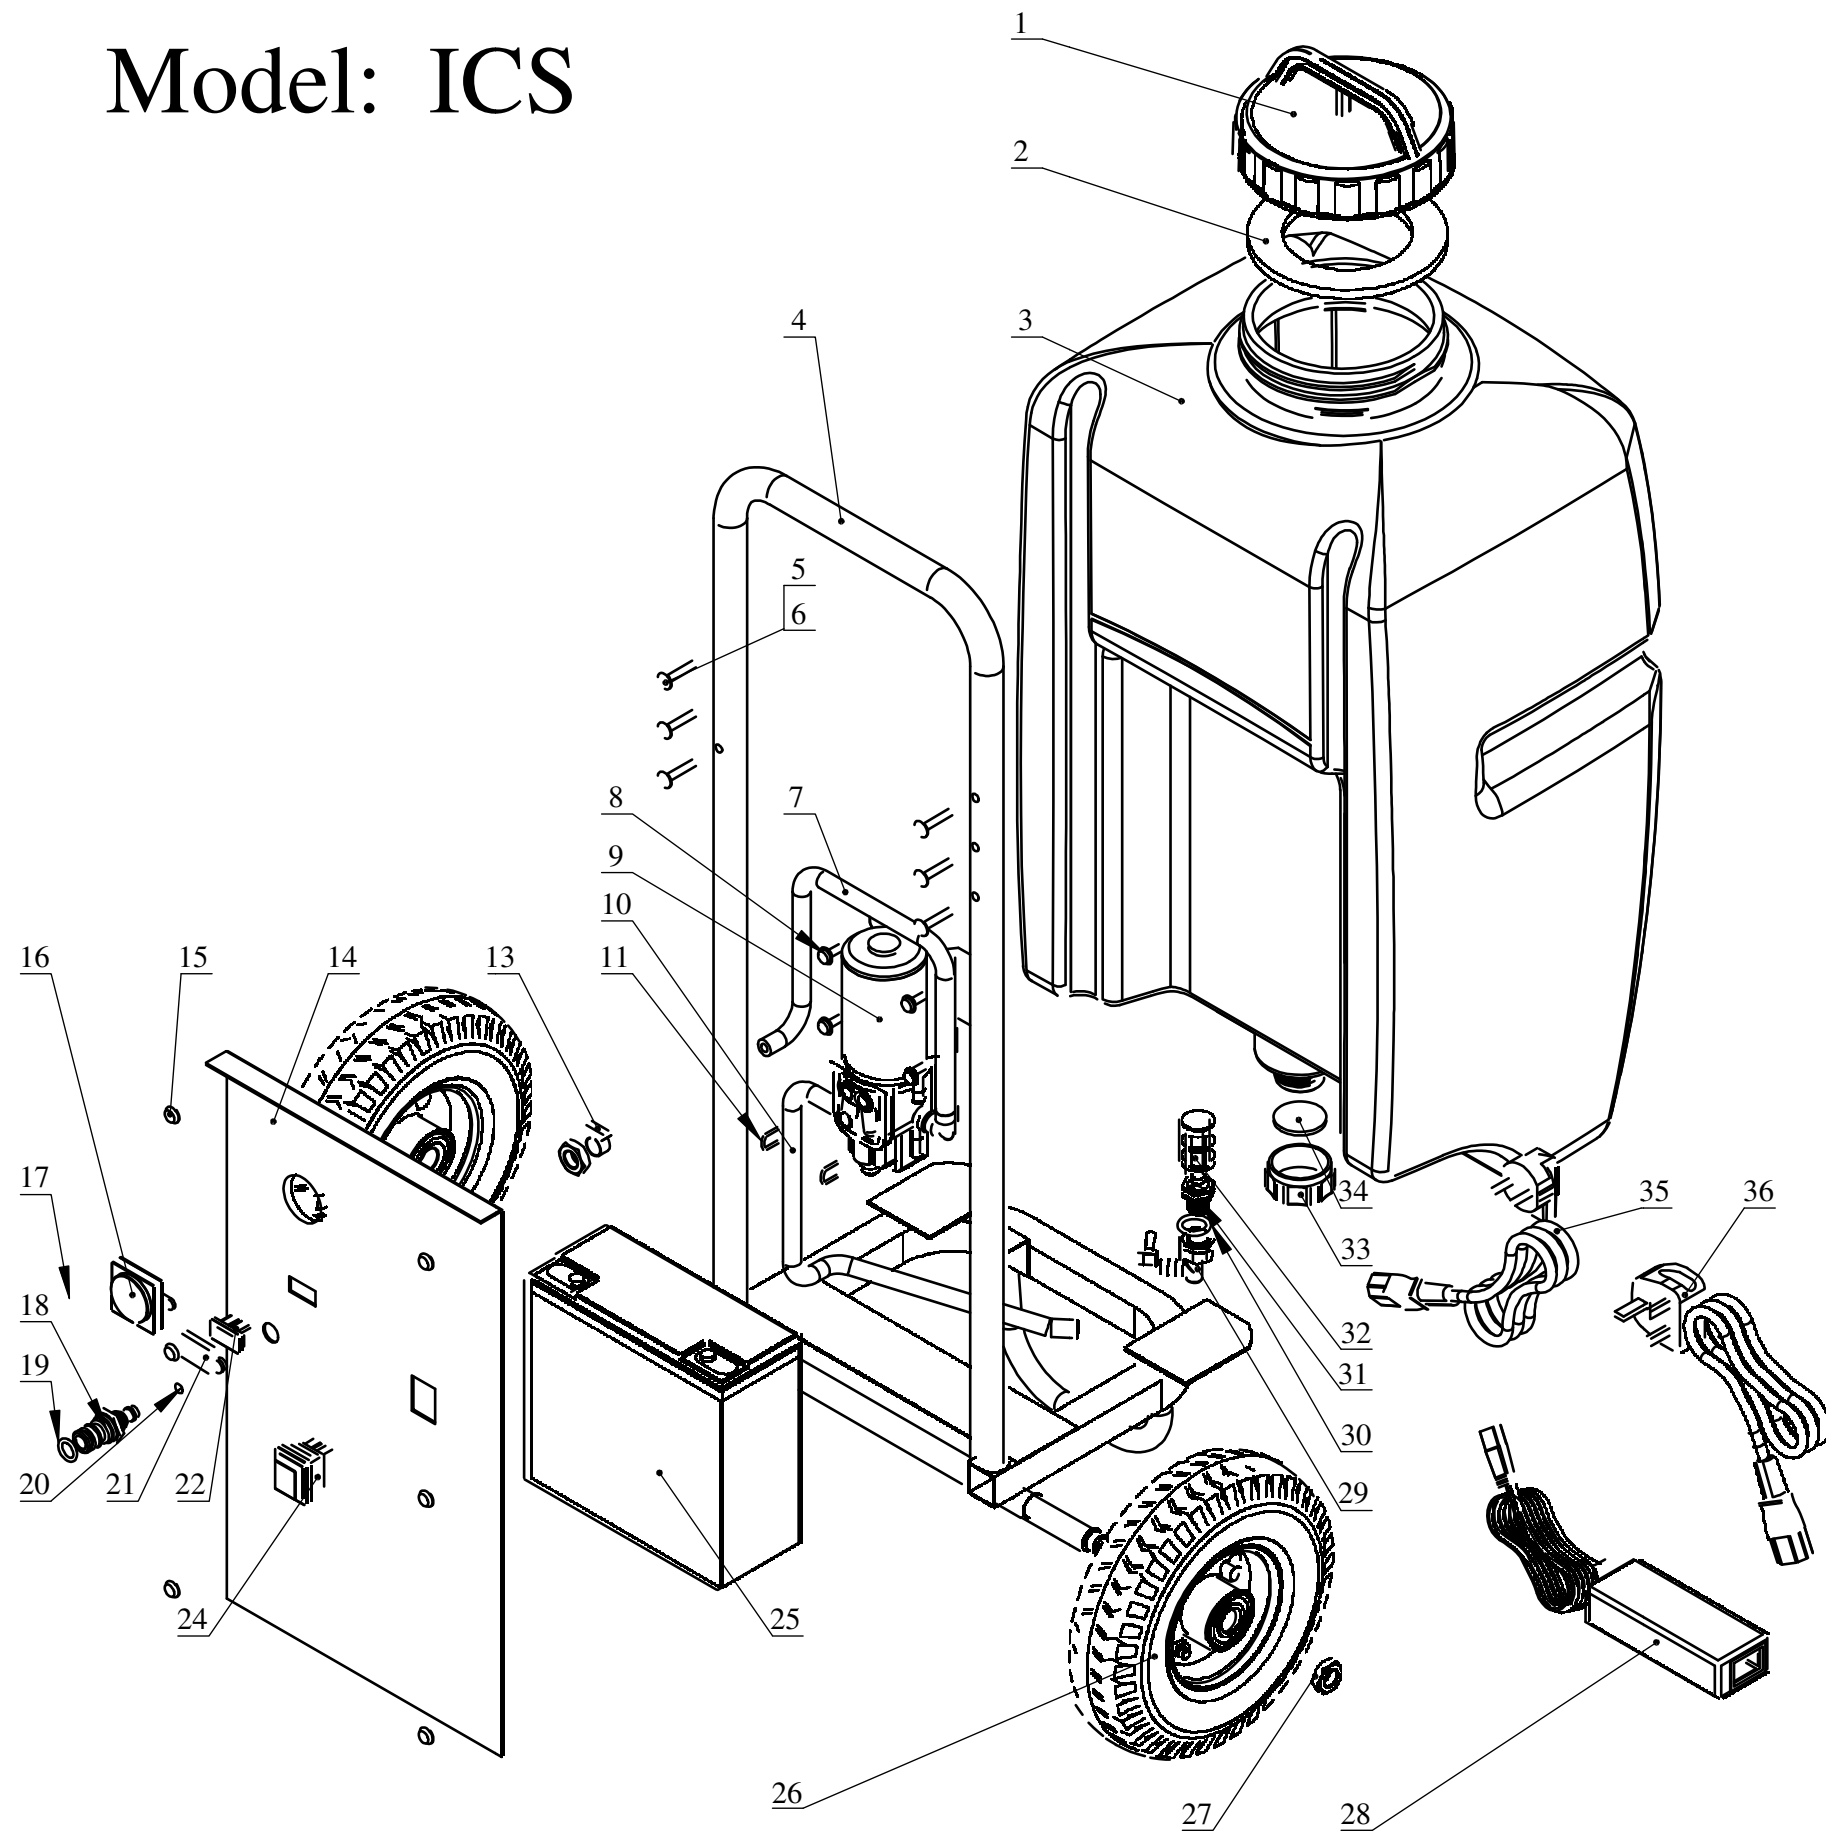

Model: ICS

Part N°	Part Name	Qty	
1	Tank cover	1	
2	Tank cover gasket	1	
3	Tank	1	
4	Trolley frame	1	
5	Gasket	16	
6	Screw	6	
7	Output hose (short)	1	
8	Screw	4	
9	Pump 5 l	1	
10	Inner hose	1	
11	U type latch	2	
13	Clamp	2	
14	Panel	1	
15	Screw	6	
16	Meter	1	
17	Screw	2	
18	Brass fitting	1	
19	O-ring	1	
20	Screw	1	
21	Rubber cap	1	
22	Charge socket	1	
24	Power switch	1	
25	Battery	1	
26	Wheel	2	
27	Screw	3	
28	Charger	1	
29	Inner connector	1	
30	O-ring	1	
31	Filter holder	1	
32	Inner filter	1	
33	Discharge cover	1	
34	Discharge cover gasket	1	
35	Charger wire (Europe)	1	
36	Charger wire (UK)	1	