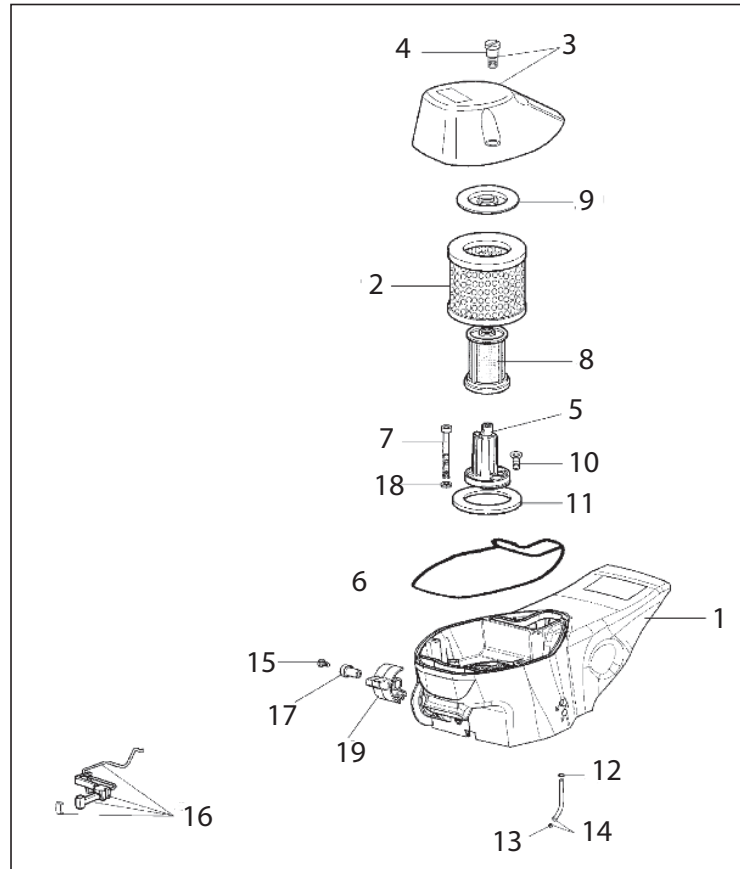

Key #	Part No.	Description
J01	576438	Cylinder Cover for 680ES
J02	71752	Air Filter Canister, Polyester
J03	530473	Air Filter Cover
J04	73992	Filter Cover Screw
J05	73338	Air Filter Mount
J06	71756	Filter Cover Gasket
J07	71771	Screw, Cylinder Cover, Long, Socket Head
J08	73336	Internal Screen
J09	71758	Air Filter Mount Screw
J10	73337	Filter Support Screw
J11	73335	Filter Canister Gasket
J12	71472	O-Ring
J13	71760	Tube Clamp
J14	505382	Compensator Tube
J15	576459	Screw, Torx T27
J16	577628	Throttle rod assembly for 680ES
J16	576461	Support Slide Control for 680ES
J17	73897	Washer
J18	576460	Multifunction lever, 680ES