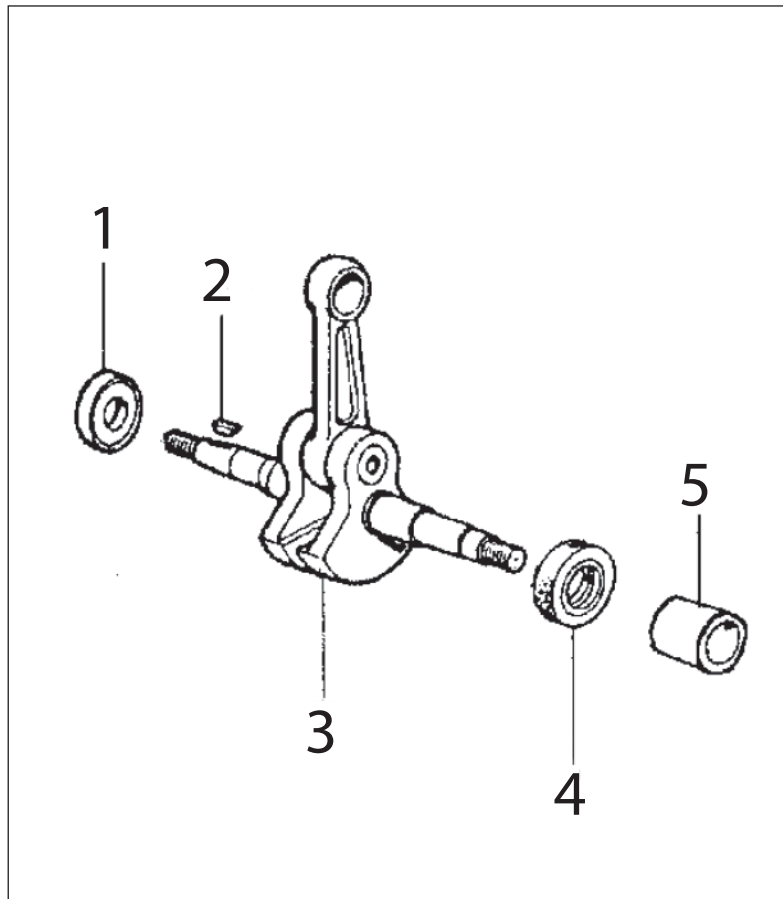

Key #	Part No.	Description
F01	73877	Crankshaft Seal Flywheel Side
F02	73878	Crankshaft Flywheel Woodruff Key
F03	71410	Crankshaft Assembly
F04	73209	Crankshaft Seal Clutch Side
F05	71452	Crankshaft Bushing