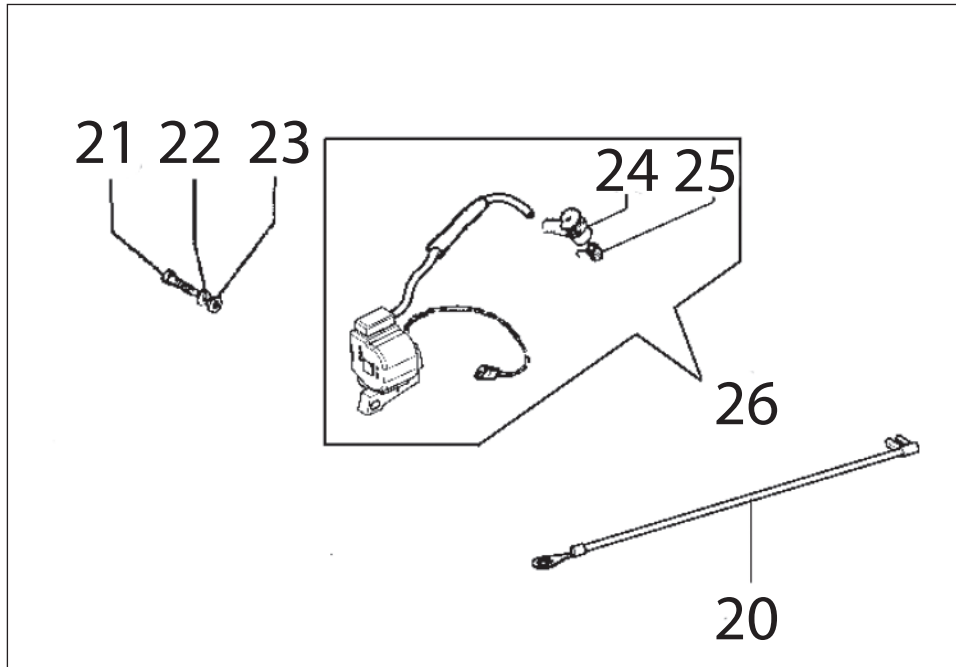

Key #	Part No.	Description
C20	576463	Cable, 680ES
C21	73914	Screw m4x20
C22	73285	Wave Washer, 4.5mm
C23	73890	Washer
C24	73241	Spark Plug cap and spring kit
C25	73917	Spark Plug Spring
C26	576437	Ignition Coil 680ES