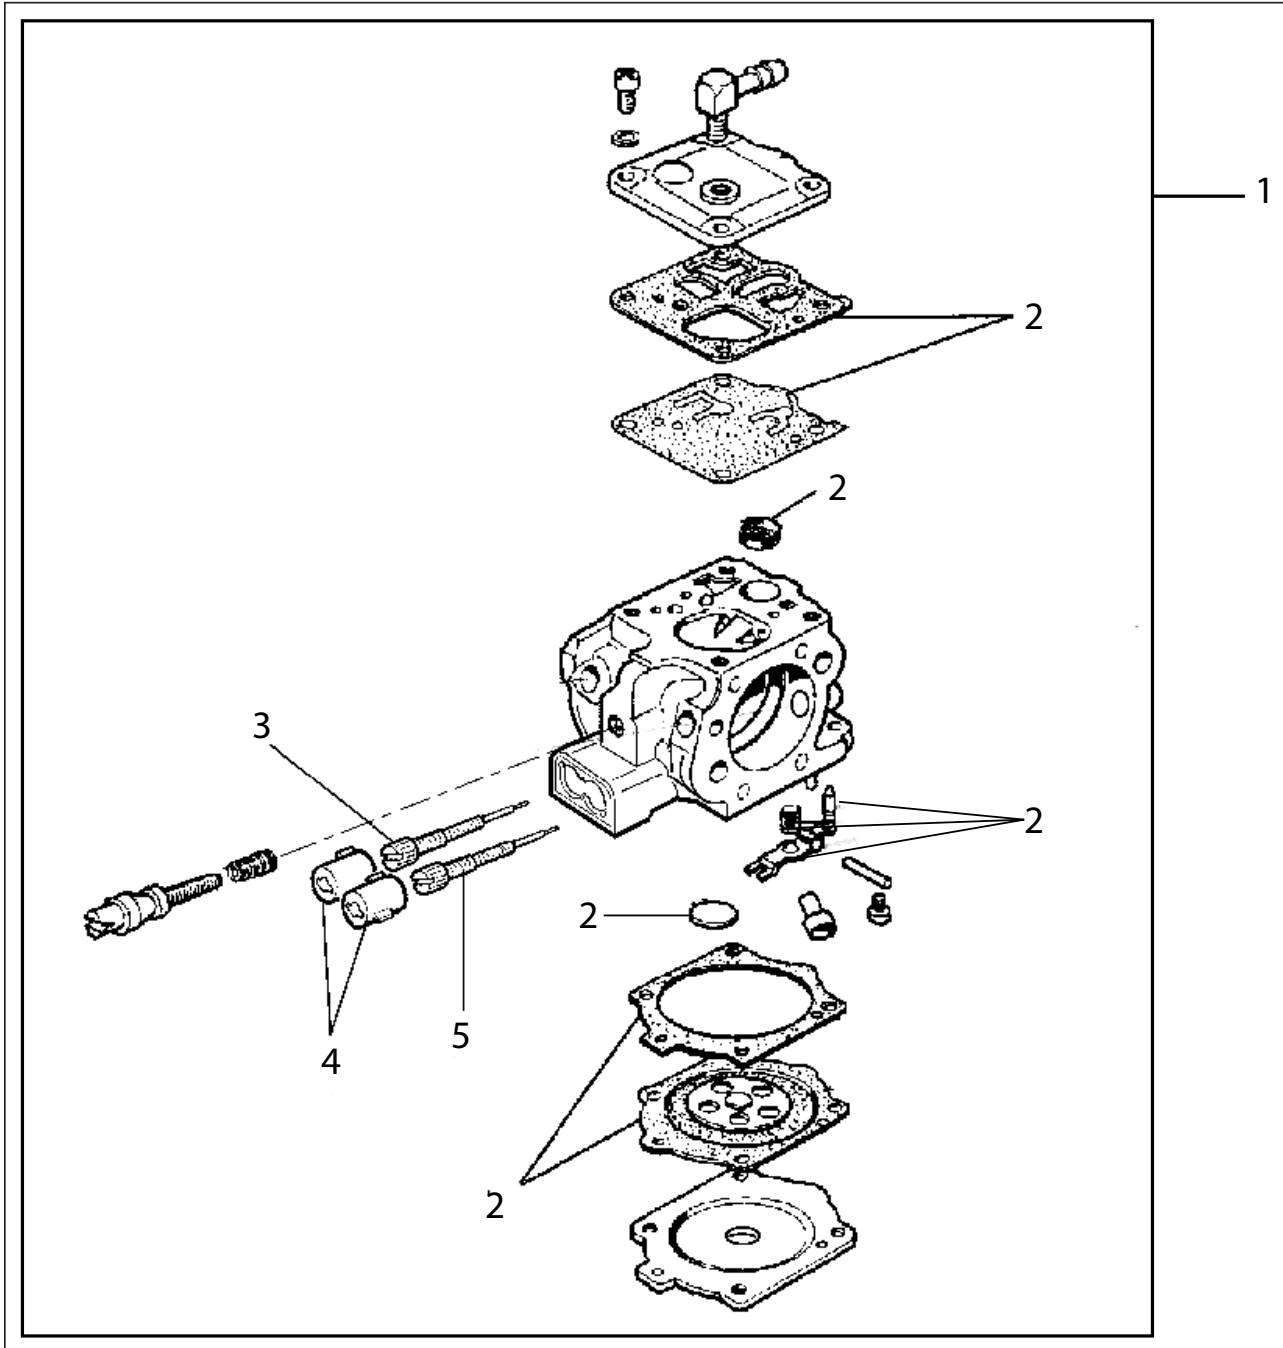

Key #	Part No.	Description
M01	577754	Carburetor, Walbro WJ-136
M02	73996	Carburetor Repair Kit
M03	577633	Needle Screw High, 680ES Carburetor
M04	577635	Limiter Cap
M05	577634	Needle Screw Low, 680ES Carburetor