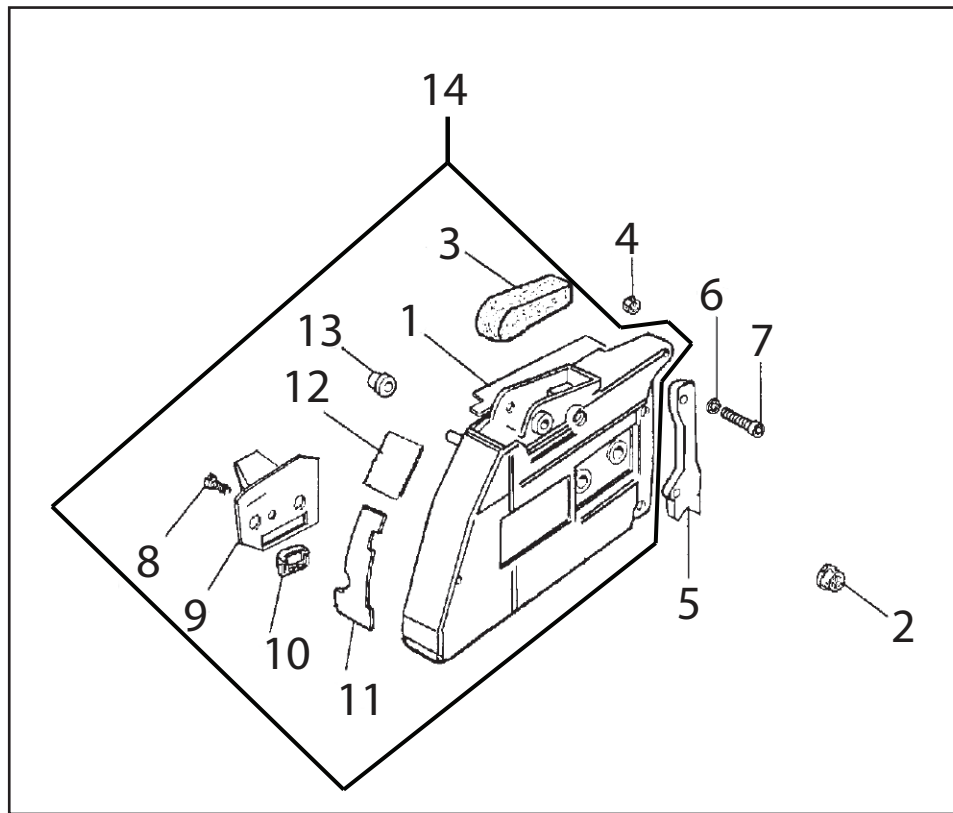

Key #	Part No.	Description
L01	71743	Side Cover Insert, Top
L02	73958	Side Cover Nut
L03	71462	Chain Cover Cap
L04	73367	Nut
L05	71533	WallWalker Side Arm
L06	73951	Lock Washer
L07	507355	WallWalker Side Arm Screw
L08	71487	Screw
L09	71447	Side Cover Plate
L10	73957	Lower Guard
L11	73972	Deflector, Lower
L12	73948	Deflector, Upper
L13	73310	Rubber Bumper Cover
L14	528659	Side Cover Assembly, Complete