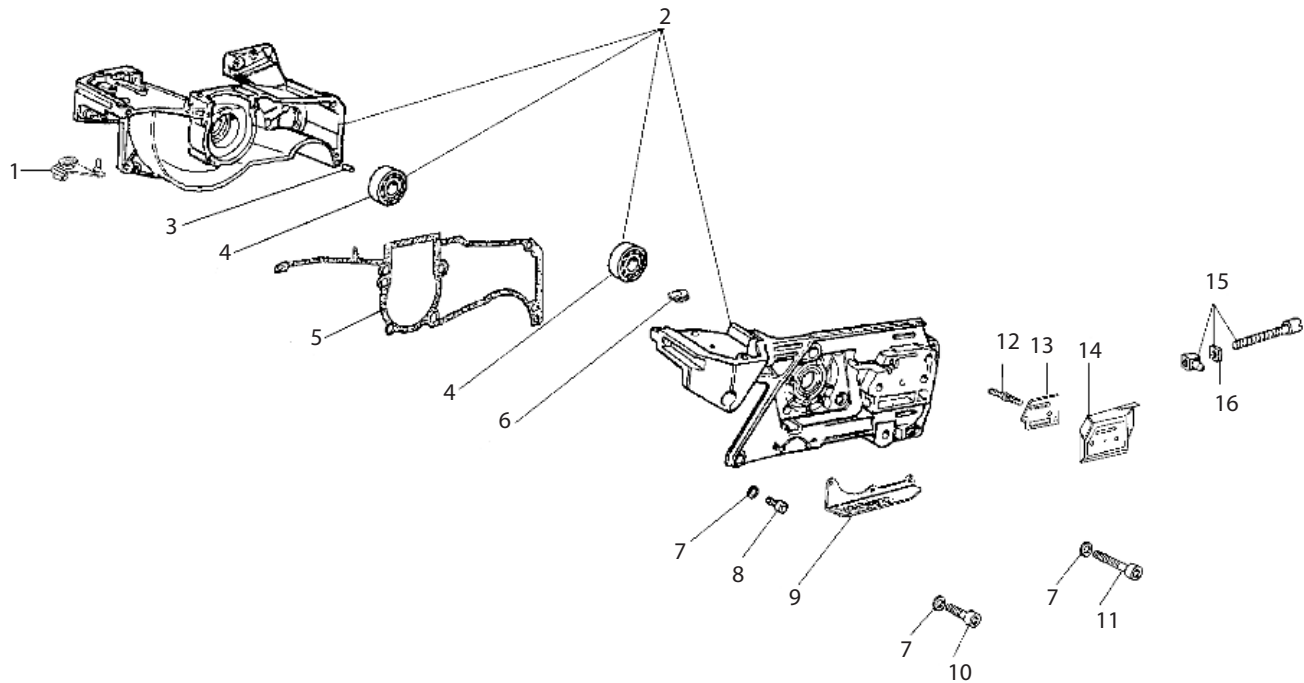

Key #	Part No.	Description
H01	73390	Fuel Line Grommet, Crankcase
H02	545967	Crankcase Assembly
H03	73281	Crankcase Dowel Pin
H04	545969	Crankshaft Bearing
H05	545968	Crankcase Gasket
H06	531107	Crankcase Grommet, Right Side
H07	73897	Washer
H08	73930	Crankcase Bolt, m5x22
H09	528657	Chain Guard, 680
H10	73397	Cover Guard Mounting Bolt
H11	73379	Screw
H12	73933	Bar Mounting Stud
H13	71740	Bar Mount Pad Spacer
H14	71738	Bar Mount Pad Cover Plate
H15	73935	Premium Tensioner Kit
H16	73936	Tensioner Screw Retainer