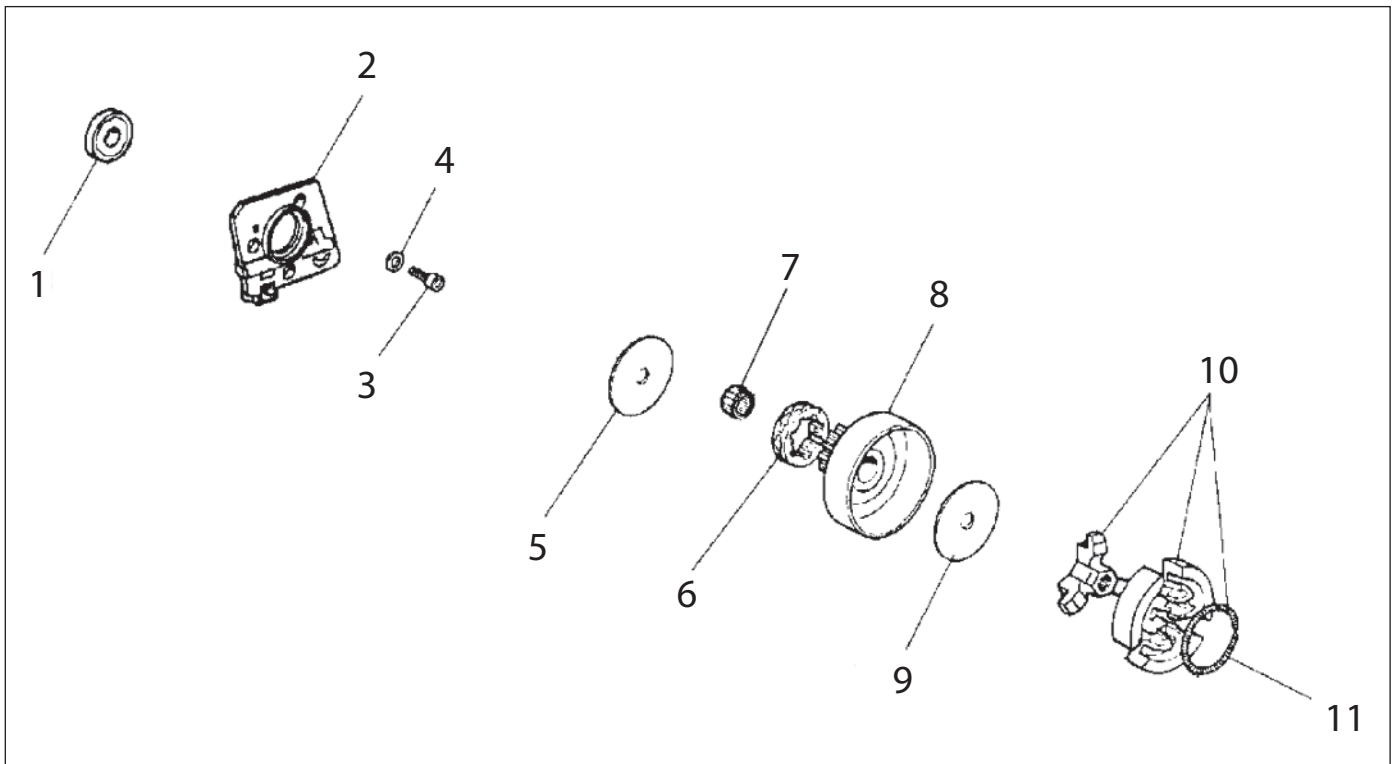

Key #	Part No.	Description
G01	73931	Sprocket Sealing Ring
G02	73949	Outer Crankcase Seal Body
G03	73940	Pump Body Bolt
G04	73285	Wave Washer, 4.5 mm
G05	73945	Clutch Spacer Washer
G06	70949	680/695 Drive Sprocket
G07	73939	Clutch Needle Bearing
G08	71520	Clutch Cup
G09	73941	Clutch Spacer Washer, Inside
G10	71419	Clutch Assembly
G11	73943	Clutch Spring