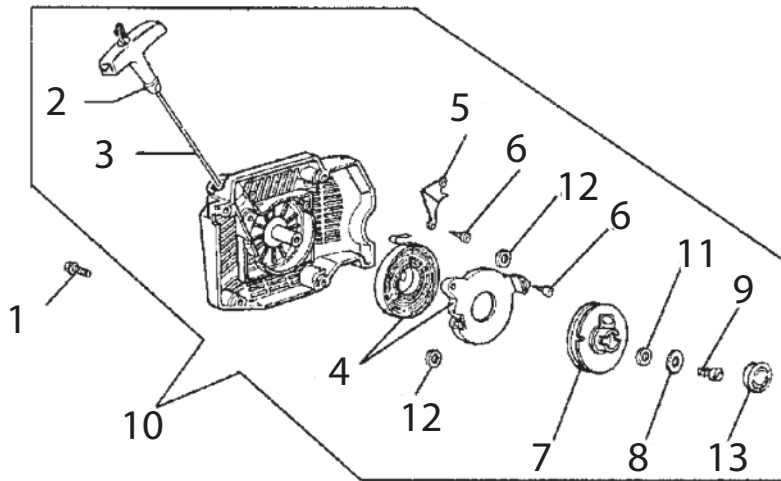

Key #	Part No.	Description
A01	73230	Bolt
A02	530208	Starter Rope Handle
A03	73904	Starter Rope
A04	531103	Starter Coil Spring & Housing
A05	71451	Starter Case Plate
A06	505380	Recoil Housing Screw
A07	528661	Starter Rope Pulley
A08	73905	Starter Pulley Washer
A09	73907	Starter Pulley Screw
A10	528637	Starter Cover Assembly
A11	530367	Starter Assembly Washer
A12	532026	Spring Housing Washer
A13	508853	Starter Assembly Cap