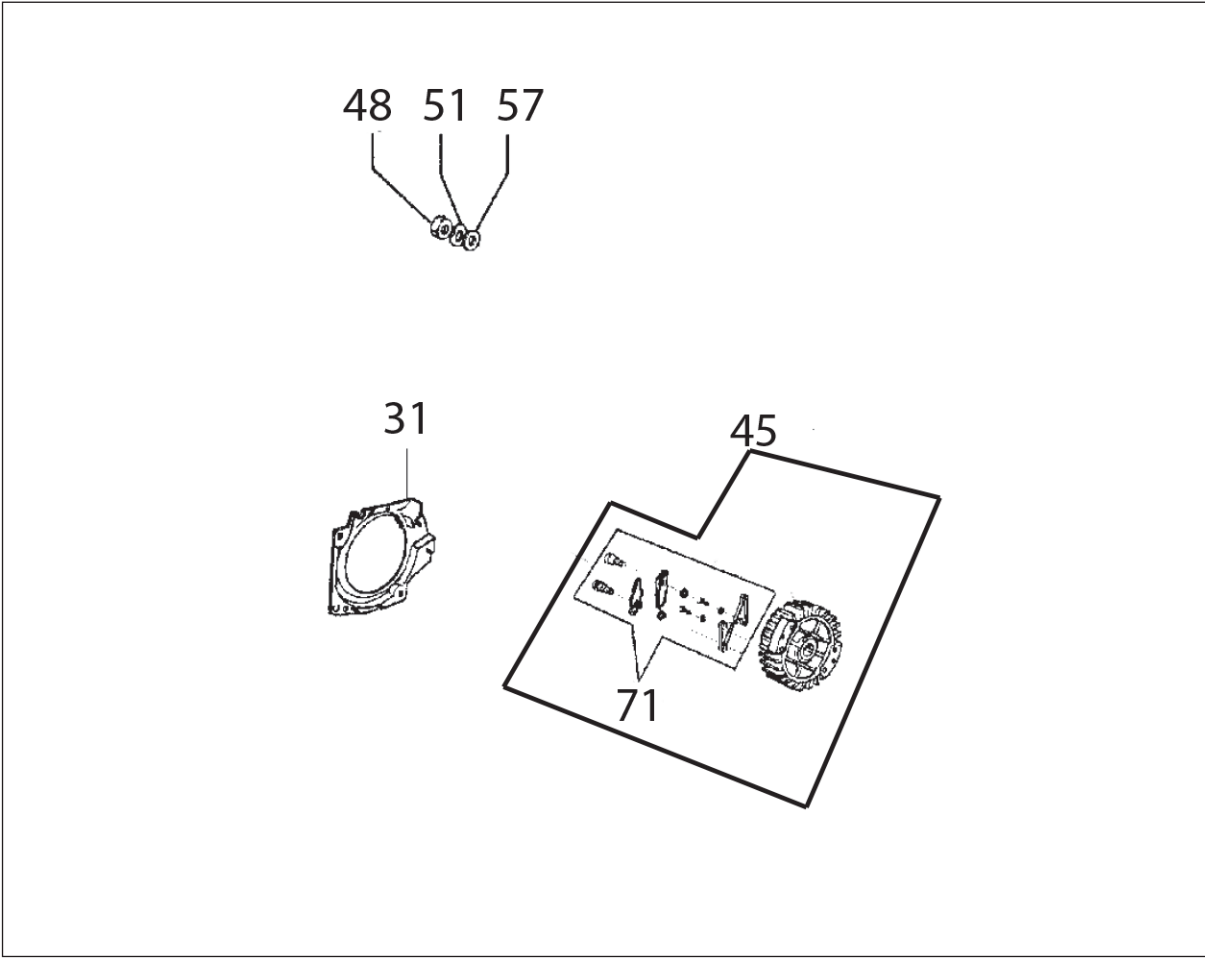

Key #	Part No.	Description
A01	73230	Bolt
A02	530208	Starter Rope Handle
A03	73904	Starter Rope
A04	531103	Starter Coil Spring & Housing
A05	71451	Starter Case Plate
A06	505380	Recoil Housing Screw
A07	528661	Starter Rope Pulley
A08	73905	Starter Pulley Washer
A09	73907	Starter Pulley Screw
A10	528637	Starter Cover Assembly
A11	530367	Starter Assembly Washer
A12	532026	Spring Housing Washer
A13	508853	Starter Assembly Cap