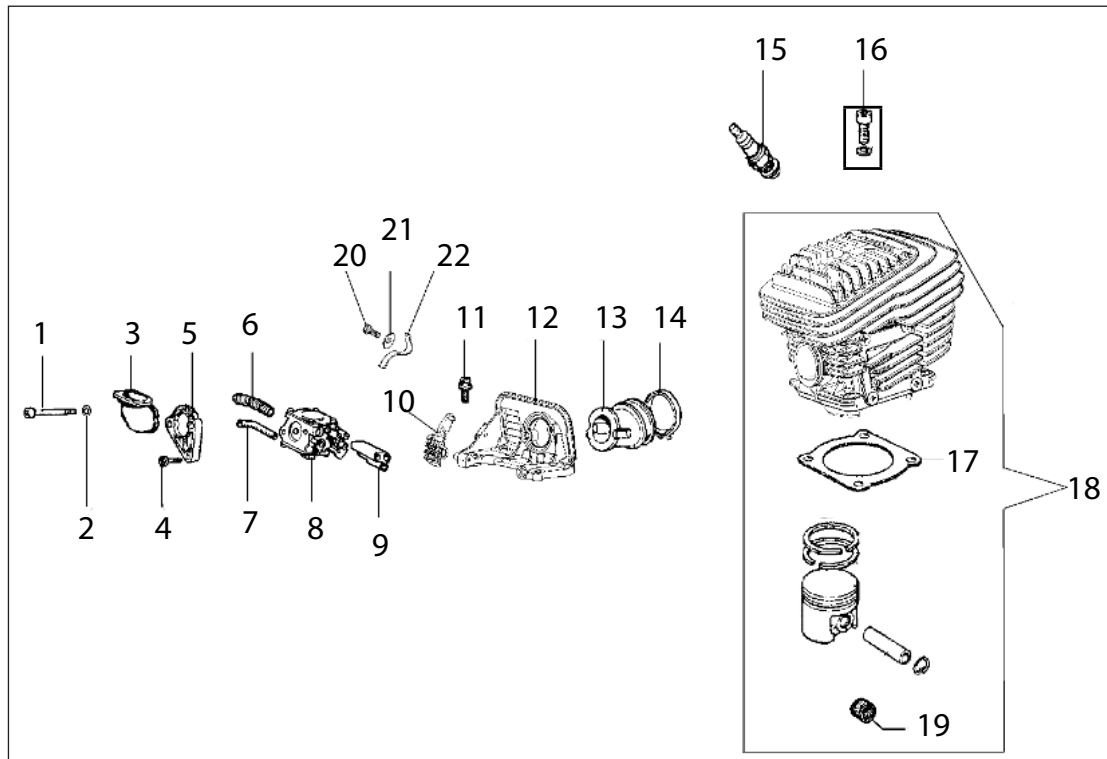

Key #	Part No.	Description
D01	505469	Wallwalker® Sidearm Screw
D02	73897	Washer
D03	71735	Intake Manifold
D04	73901	Intake Manifold Flange Screw
D05	73947	Intake Manifold Flange
D06	73888	Carburetor Spring
D07	545877	Carburetor Pulse Tube
D08	577754	Carburetor, Walbro WJ-136 680ES
D09	517547	Screw Guide
D10	576462	Multifunction Acuator for 680ES
D11	73866	Screw
D12	576435	Carburetor Support Bracket for 680ES
D13	73868	Intake Manifold
D14	545870	Intake Manifold Clamp
D15	514770	Spark Plug
D16	73874	Cylinder Bolt & washer
D17	545874	Gasket, Base
D18	548084	Complete Piston/Cylinder Assembly
D19	73869	Wrist Pin Needle Bearing
D20	577630	Screw, 680ES Motor
D21	577629	Washer, 680ES Motor
D22	577631	Detent Spring, 680ES Motor