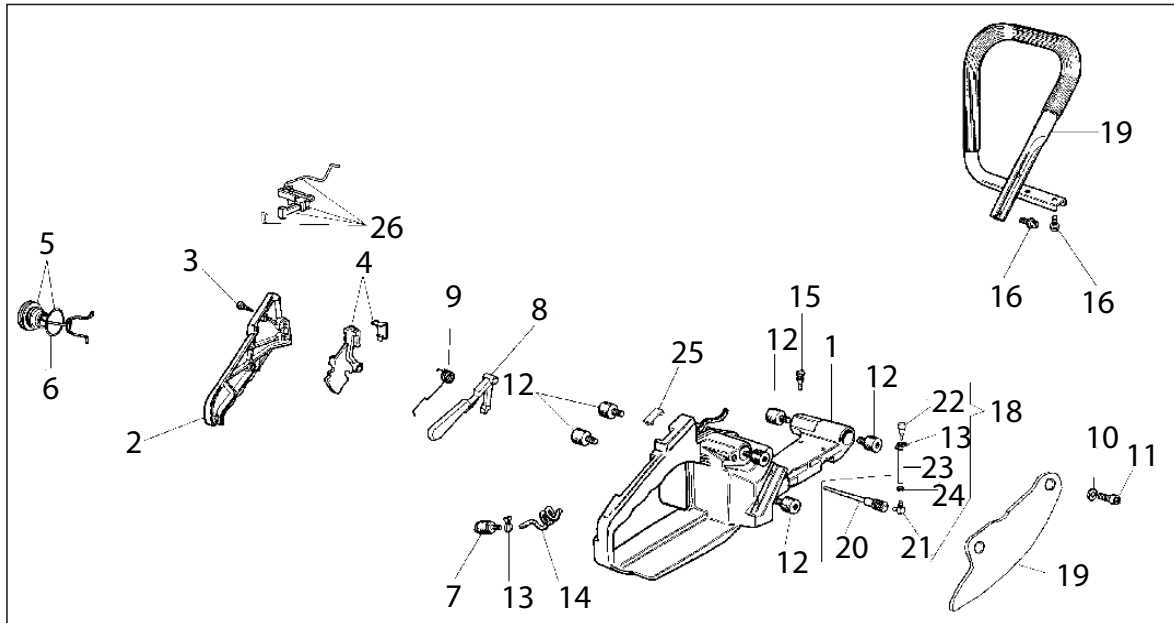

Key #	Part No.	Description
I01	528655	Fuel Tank, 680
I02	531105	Rear Handle Half, Black
I03	73976	Rear Handle Screw
I04	530479	Throttle Lever Assembly
I05	530471	Fuel Cap , 680
I06	73448	Fuel Cap O-Ring
I07	73459	Fuel Filter
I08	532028	Trigger Lockout Lever
I09	73988	Trigger Lockout Lever Spring
I10	73897	Washer
I11	73982	Screw
I12	73980	Shock Absorber
I13	71588	Clip, Fuel Filter
I14	73375	Fuel Line
I15	73270	Bumper, Shock Absorber, Fuel Tank Top
I16	73983	Front Handle Bolt
I17	545971	Front Handle
I18	71748	Fuel Breather Complete
I19	71766	Water Deflector, Bottom
I20	71751	Breather Tube Body
I21	71759	Breather Tube Elbow
I22	71761	Fuel Breather, Remote
I23	71777	Breather Tube Extension
I24	71760	Tube Clamp
I25	581117	Plug, Fuel Tank and Handle Assembly for 680ES
I26	577628	Throttle Assembly