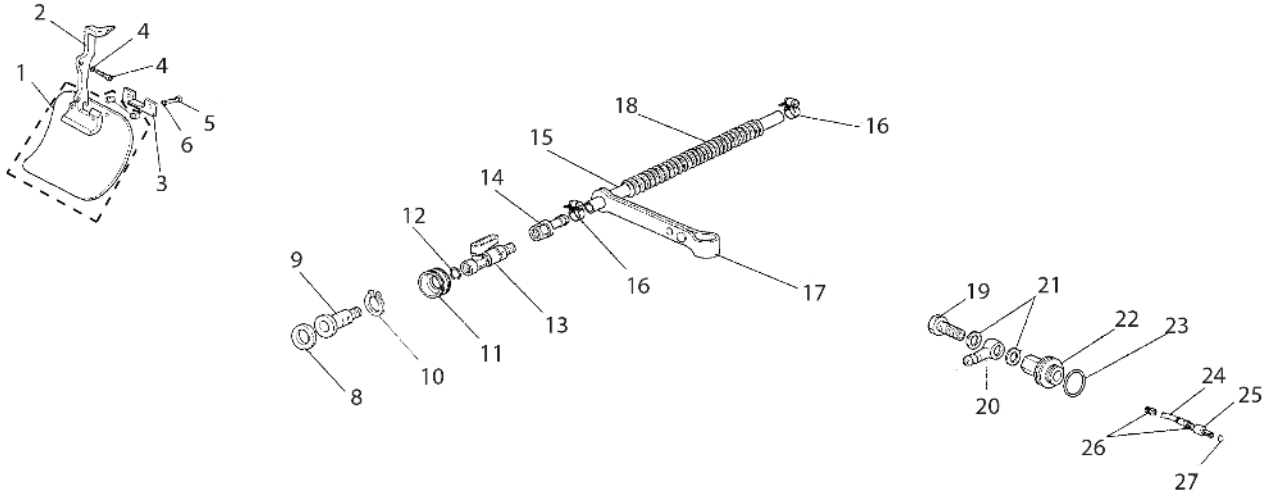

Key #	Part No.	Description
K01	576680	Guard Flap Kit
K02	71532	WallWalker® Lever Arm
K03	71531	Guard Flap Clamp
K04	505469	Screw & Washer
K05	71479	WallWalker® Flap Screw
K06	73951	Washer
K08	71469	Water Hose Gasket
K09	545975	Fitting
K10	545976	Clip
K11	71457	Ring Nut
K12	71468	Water Hose O-Ring
K13	71458	Water Shut-Off Valve
K14	71454	Barb Fitting, 1/4 male thread
K15	71455	Tube
K16	71465	Hose Clamp
K17	71461	Hose Hanger
K18	71464	Water Hose Cover
K19	71463	Water Hose Screw
K20	71453	Fitting
K21	71456	Copper Washer
K22	73923	Water Tank Cap
K23	73448	Fuel Cap O-Ring
K24	71459	Tube
K25	71470	Fitting
K26	71471	Fitting
K27	71472	O-Ring