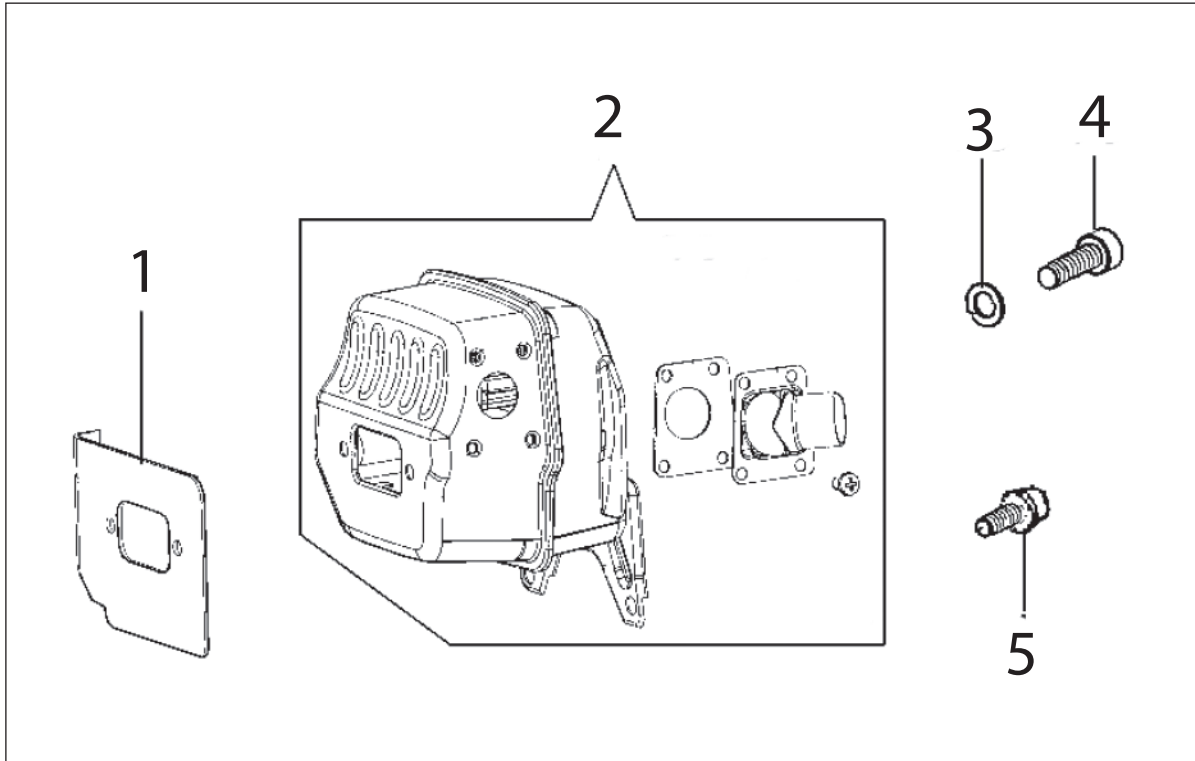

Key #	Part No.	Description
E01	545875	Cylinder to Muffler Gasket
E02	545872	Muffler Assembly
E03	73327	Washer, serrated
E04	73883	Muffler Mounting Screw
E05	73866	Screw, starter cover, lower muffler