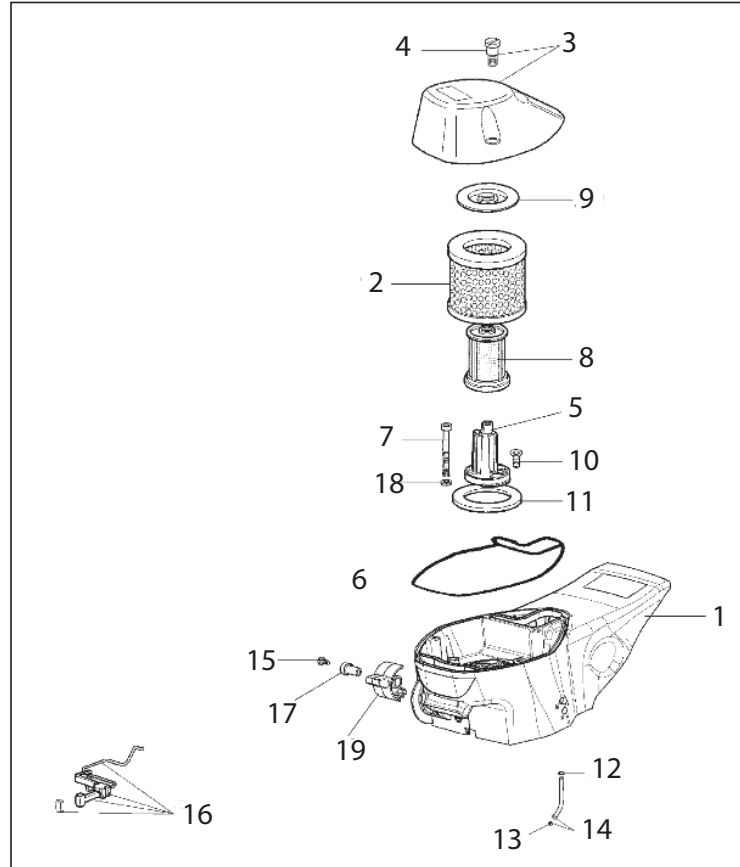

Key #	Part No.	Description
J01	576438	Cylinder Cover for 680ES
J02	71752	Air Filter Canister, Polyester
J03	530473	Air Filter Cover
J04	73992	Filter Cover Screw
J05	73338	Air Filter Mount
J06	71756	Filter Cover Gasket
J07	71771	Screw, Cylinder Cover, Long, Socket Head
J08	73336	Internal Screen
J09	71758	Air Filter Mount Screw
J10	73337	Filter Support Screw
J11	73335	Filter Canister Gasket
J12	71472	O-Ring
J13	71760	Tube Clamp
J14	505382	Compensator Tube
J15	576459	Screw, Torx T27
J16	577628	Throttle rod assembly for 680ES
J16	576461	Support Slide Control for 680ES
J17	73897	Washer
J18	576460	Multifunction lever, 680ES