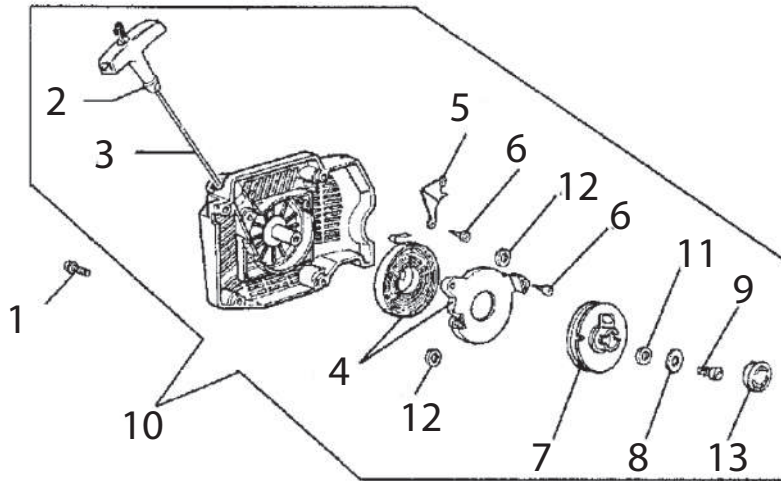

ITEM DESCRIPTION	KEY	PAGE
680GC Petrol Saw Service Items	n/a	1
Starter Assembly -	A	2
Flywheel & Starter Pawl Assembly	B	3
Ignition Assembly -	C	4
Cylinder & Intake Assembly	D	5
Muffler Assembly	E	6
Crankshaft Assembly	F	7
Clutch Assembly	G	8
Crankcase Assembly	H	9
Fuel Tank & Handle Assembly	I	10
Air Intake Assembly	J	11
WallWalker® & Water Delivery System	K	12
Side Cover Assembly	L	13
Carburetor Repair Kit	M	14

Key #	Part No.	Description
A01	73230	Bolt
A02	530208	Starter Rope Handle
A03	73904	Starter Rope
A04	531103	Starter Coil Spring & Housing
A05	71451	Starter Case Plate
A06	505380	Recoil Housing Screw
A07	528661	Starter Rope Pulley
A08	73905	Starter Pulley Washer
A09	73907	Starter Pulley Screw
A10	528637	Starter Cover Assembly
A11	530367	Starter Assembly Washer
A12	532026	Spring Housing Washer
A13	508853	Starter Assembly Cap