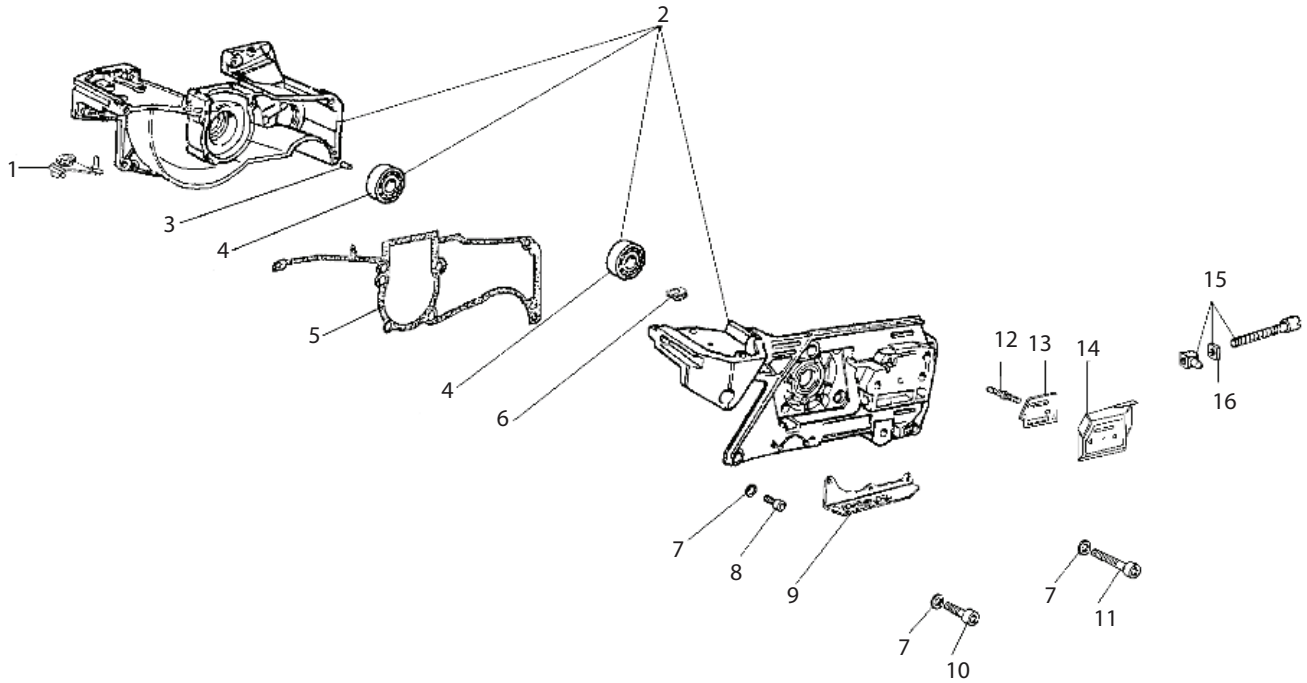

Key #	Part No.	Description
H01	73390	Fuel Line Grommet, Crankcase
H02	545967	Crankcase Assembly
H03	73281	Crankcase Dowel Pin
H04	545969	Crankshaft Bearing
H05	545968	Crankcase Gasket
H06	531107	Crankcase Grommet, Right Side
H07	73897	Washer
H08	73930	Crankcase Bolt, m5x22
H09	528657	Chain Guard, 680
H10	73397	Cover Guard Mounting Bolt
H11	73379	Screw
H12	73933	Bar Mounting Stud
H13	71740	Bar Mount Pad Spacer
H14	71738	Bar Mount Pad Cover Plate
H15	73935	Premium Tensioner Kit
H16	73936	Tensioner Screw Retainer