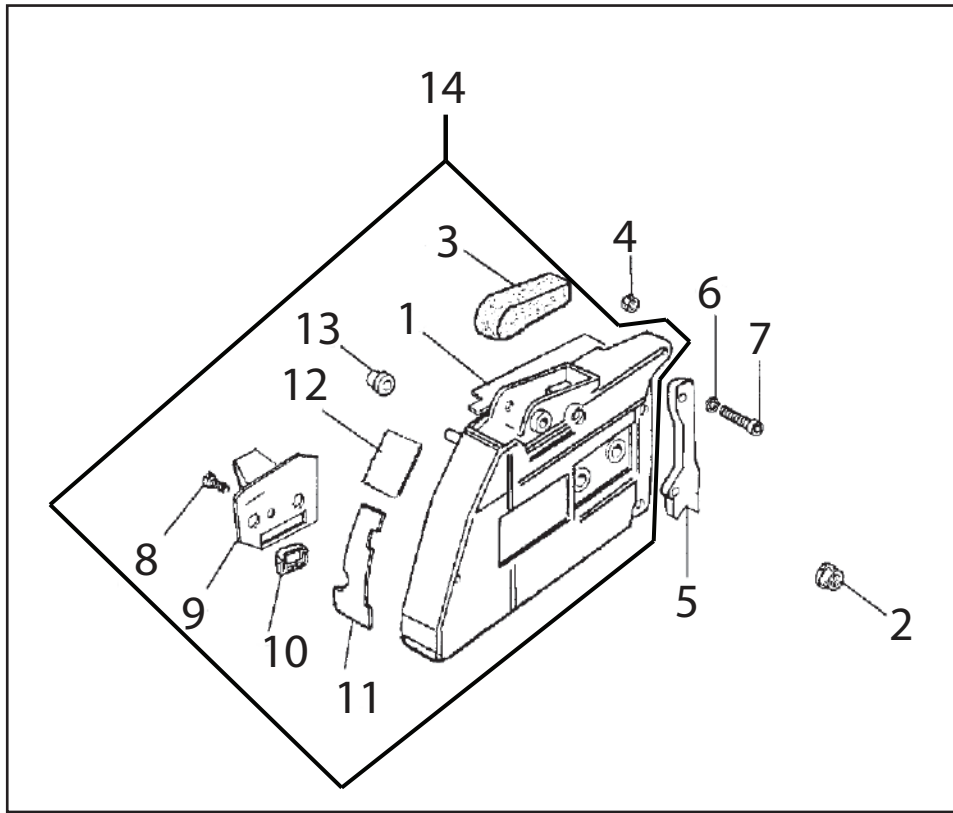

Key #	Part No.	Description
L01	71743	Side Cover Insert, Top
L02	73958	Side Cover Nut
L03	71462	Chain Cover Cap
L04	73367	Nut
L05	71533	WallWalker Side Arm
L06	73951	Lock Washer
L07	507355	WallWalker Side Arm Screw
L08	71487	Screw
L09	71447	Side Cover Plate
L10	73957	Lower Guard
L11	73972	Deflector, Lower
L12	73948	Deflector, Upper
L13	73310	Rubber Bumper Cover
L14	528659	Side Cover Assembly, Complete