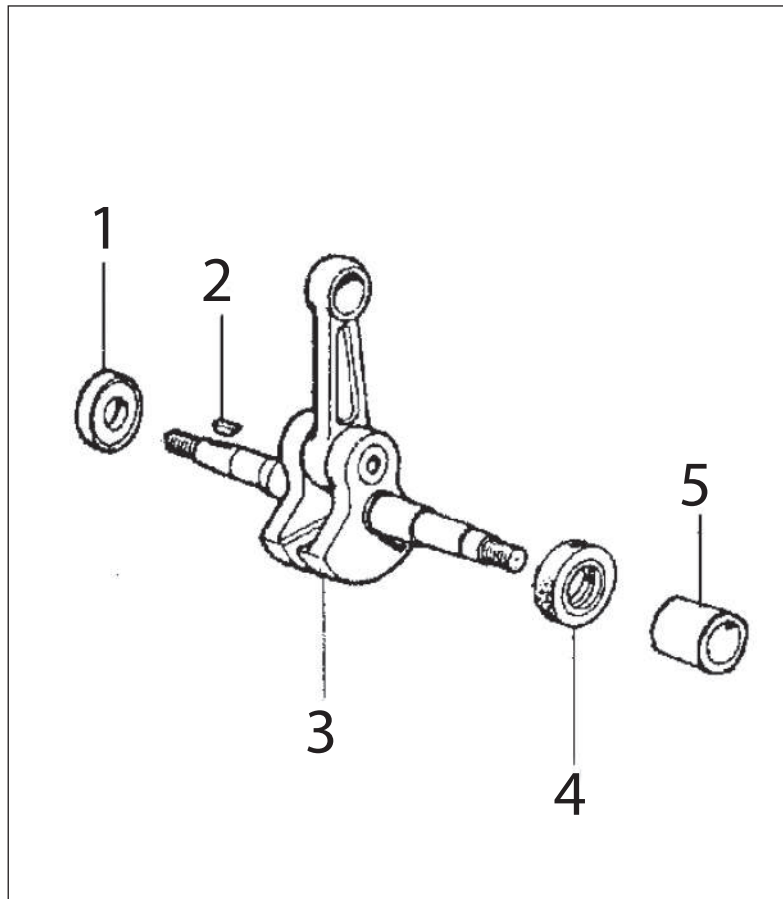

Key #	Part No.	Description
F01	73877	Crankshaft Seal Flywheel Side
F02	73878	Crankshaft Flywheel Woodruff Key
F03	71410	Crankshaft Assembly
F04	73209	Crankshaft Seal Clutch Side
F05	71452	Crankshaft Bushing