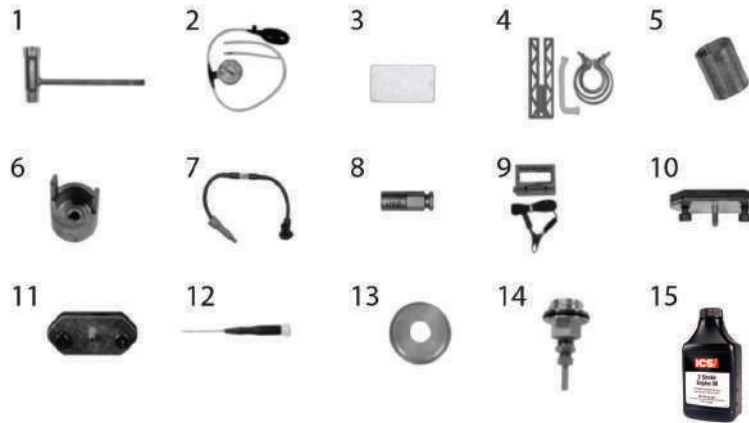

SERVICE ITEMS

680ES Petrol Concrete Saw

Key #	Part No.	Description
1	71521	Scrench 13-19 mm
2	71541	Pressure Gauge Bulb
3	71542	Coil/Flywheel Timing Shim
4	71543	Cylinder Assembly Clamps & Piston Stop
5	71544	Manifold Assembly Tool
6	71546	Shock Absorber Tool
7	71547	Spark Tester
8	71548	Flywheel Disassembly Tool
9	71565	Electronic Tachometer
10	71569	Induction Seal Flange with Screws
11	71570	Exhaust Seal Flange with Screws
12	71573	Tuning Screwdriver
13	73461	Flywheel Puller
14	73462	Main Bearing Driver Tool
15	571229	2-Stroke Oil, 25:1 Mix, 100 ml (6-Pack)
15	571230	2-Stroke Oil, 25:1 Mix, 100 ml (24-Pack)
Not Shown	71734	Gasket Set
Not Shown	70249	14T Bar Nose Sprocket Repair Kit

Key #	Part No.	Description
G01	73931	Sprocket Sealing Ring
G02	73949	Outer Crankcase Seal Body
G03	73940	Pump Body Bolt
G04	73285	Wave Washer, 4.5 mm
G05	73945	Clutch Spacer Washer
G06	70949	680/695 Drive Sprocket
G07	73939	Clutch Needle Bearing
G08	71520	Clutch Cup (includes p/n 73939)
G09	73941	Clutch Spacer Washer, Inside
G10	71419	Clutch Assembly
G11	73943	Clutch Spring

Key #	Part No.	Description
H01	73390	Fuel Line Grommet, Crankcase
H02	545967	Crankcase Assembly
H03	73281	Crankcase Dowel Pin
H04	545969	Crankshaft Bearing
H05	545968	Crankcase Gasket
H06	531107	Crankcase Grommet, Right Side
H07	73897	Washer
H08	73930	Crankcase Bolt, m5x22
H09	528657	Chain Guard, 680
H10	73397	Cover Guard Mounting Bolt
H11	73379	Screw
H12	73933	Bar Mounting Stud
H13	71740	Bar Mount Pad Spacer
H14	71738	Bar Mount Pad Cover Plate
H15	73935	Premium Tensioner Kit
H16	73936	Tensioner Screw Retainer

Key #	Part No.	Description
L01	71743	Side Cover Insert, Top
L02	73958	Side Cover Nut
L03	71462	Chain Cover Cap
L04	73367	Nut
L05	71533	WallWalker Side Arm
L06	73951	Lock Washer
L07	507355	WallWalker Side Arm Screw
L08	71487	Screw
L09	71447	Side Cover Plate
L10	73957	Lower Guard
L11	73972	Deflector, Lower
L12	73948	Deflector, Upper
L13	73310	Rubber Bumper Cover
L14	528659	Side Cover Assembly, Complete