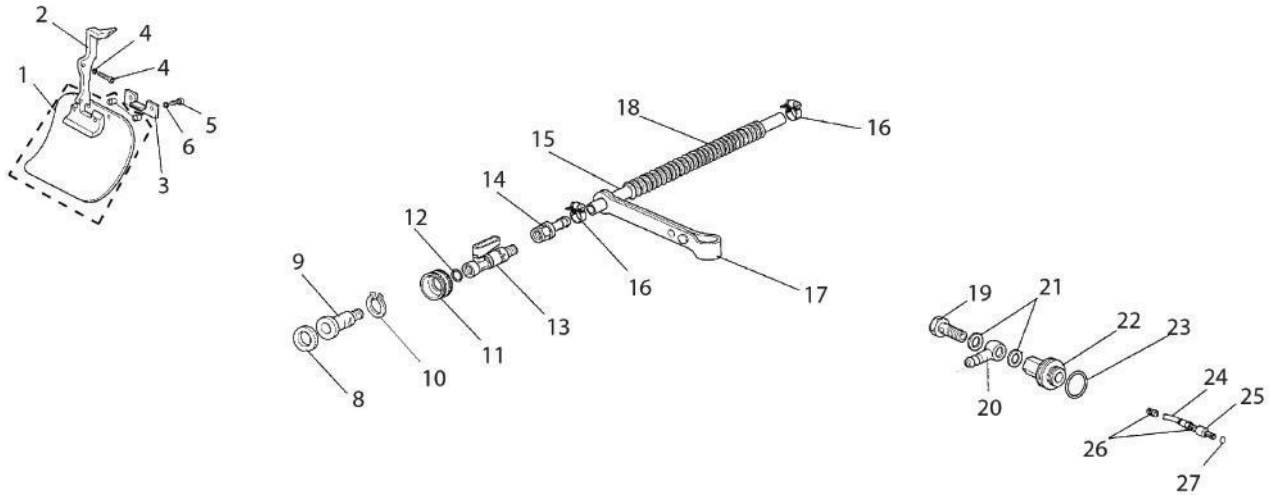

Key #	Part No.	Description
K01	576680	Guard Flap Kit
K02	71532	WallWalker® Lever Arm
K03	71531	Guard Flap Clamp
K04	505469	Screw & Washer
K05	71479	WallWalker® Flap Screw
K06	73951	Washer
K08	71469	Water Hose Gasket
K09	545975	Fitting
K10	545976	Clip
K11	71457	Ring Nut
K12	71468	Water Hose O-Ring
K13	71458	Water Shut-Off Valve
K14	71454	Barb Fitting, 1/4 male thread
K15	71455	Tube
K16	71465	Hose Clamp
K17	71461	Hose Hanger
K18	71464	Water Hose Cover
K19	71463	Water Hose Screw
K20	71453	Fitting
K21	71456	Copper Washer
K22	73923	Water Tank Cap
K23	73448	Fuel Cap O-Ring
K24	71459	Tube
K25	71470	Fitting
K26	71471	Fitting
K27	71472	O-Ring