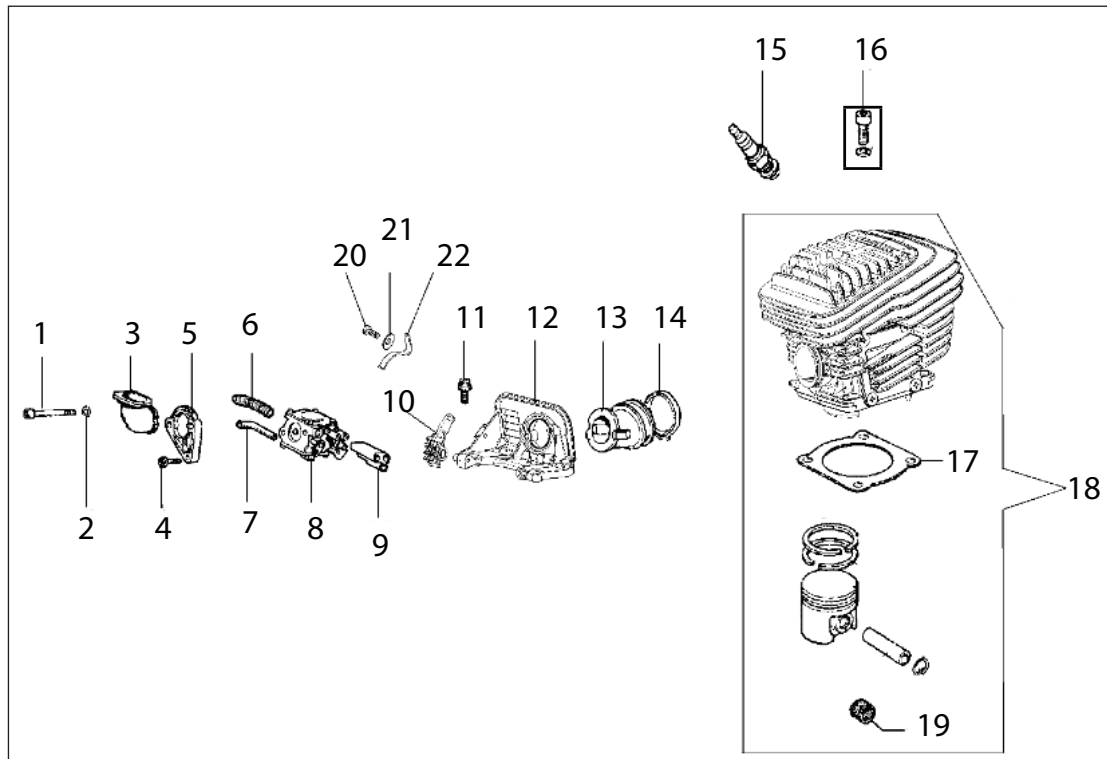

SERVICE ITEMS

680ES Petrol Concrete Saw

Key #	Part No.	Description
1	71521	Scrench 13-19 mm
2	71541	Pressure Gauge Bulb
3	71542	Coil/Flywheel Timing Shim
4	71543	Cylinder Assembly Clamps & Piston Stop
5	71544	Manifold Assembly Tool
6	71546	Shock Absorber Tool
7	71547	Spark Tester
8	71548	Flywheel Disassembly Tool
9	71565	Electronic Tachometer
10	71569	Induction Seal Flange with Screws
11	71570	Exhaust Seal Flange with Screws
12	71573	Tuning Screwdriver
13	73461	Flywheel Puller
14	73462	Main Bearing Driver Tool
15	571229	2-Stroke Oil, 25:1 Mix, 100 ml (6-Pack)
15	571230	2-Stroke Oil, 25:1 Mix, 100 ml (24-Pack)
Not Shown	71734	Gasket Set
Not Shown	70249	14T Bar Nose Sprocket Repair Kit

Key #	Part No.	Description
A01	73230	Bolt
A02	530208	Starter Rope Handle
A03	73904	Starter Rope
A04	531103	Starter Coil Spring & Housing
A05	71451	Starter Case Plate
A06	505380	Recoil Housing Screw
A07	528661	Starter Rope Pulley
A08	73905	Starter Pulley Washer
A09	73907	Starter Pulley Screw
A10	528637	Starter Cover Assembly
A11	530367	Starter Assembly Washer
A12	532026	Spring Housing Washer
A13	508853	Starter Assembly Cap

Key #	Part No.	Description
C20	576463	Cable, 680ES
C21	73914	Screw m4x20
C22	73285	Wave Washer, 4.5mm
C23	73890	Washer
C24	73241	Spark Plug cap and spring kit
C25	73917	Spark Plug Spring
C26	576437	Ignition Coil 680ES