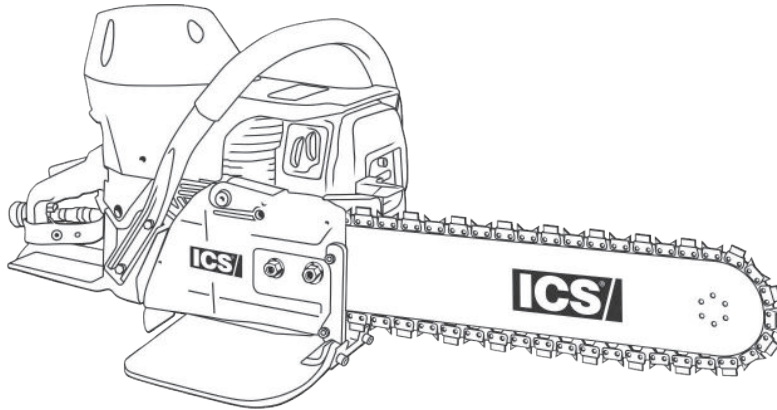

**Diamond Tools and Equipment
for Construction and Infrastructure**

Replacement Parts & Accessories Price List

680ES Petrol Concrete Saw

Effective January 1, 2017

TABLE OF CONTENTS

680ES Petrol Concrete Saw