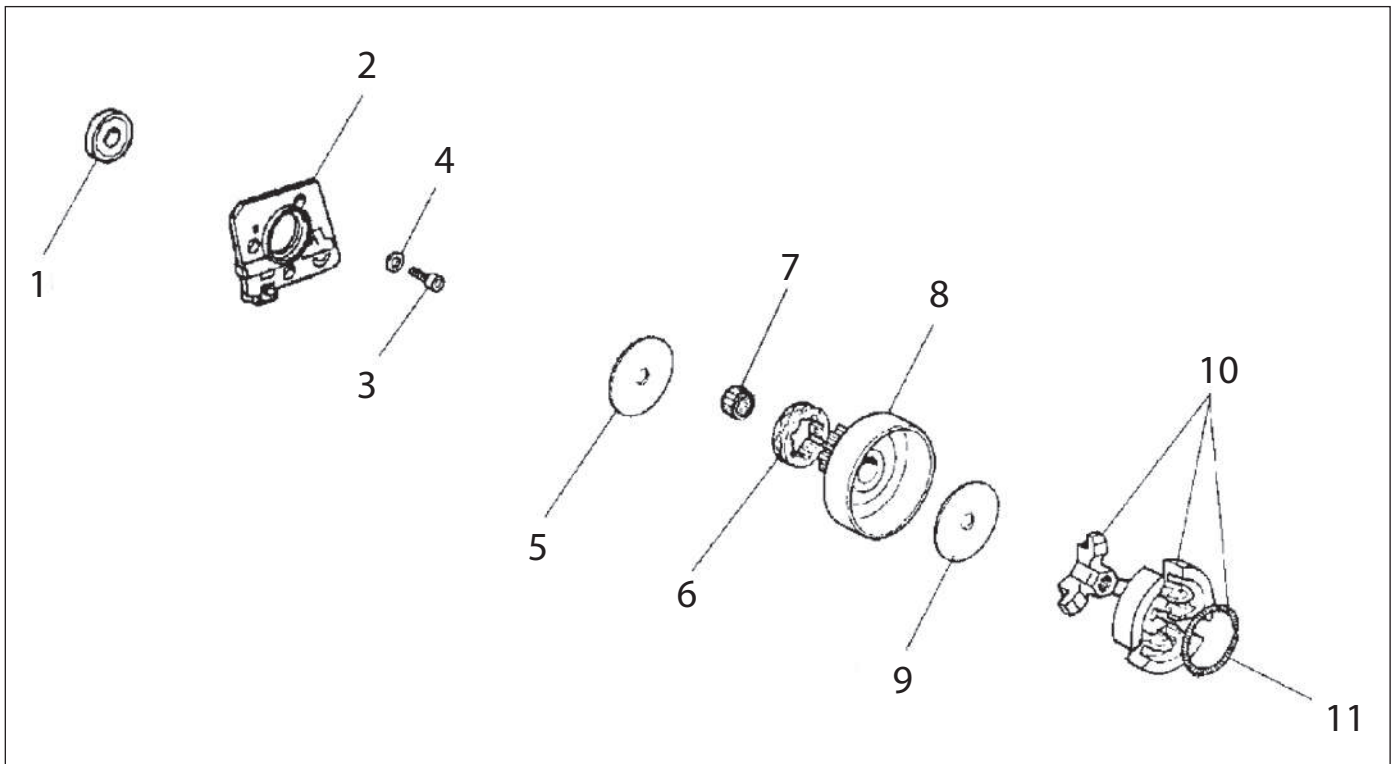

Key #	Part No.	Description
G01	73931	Sprocket Sealing Ring
G02	73949	Outer Crankcase Seal Body
G03	73940	Pump Body Bolt
G04	73285	Wave Washer, 4.5 mm
G05	73945	Clutch Spacer Washer
G06	70949	680/695 Drive Sprocket
G07	73939	Clutch Needle Bearing
G08	71520	Clutch Cup (includes p/n 73939)
G09	73941	Clutch Spacer Washer, Inside
G10	71419	Clutch Assembly
G11	73943	Clutch Spring