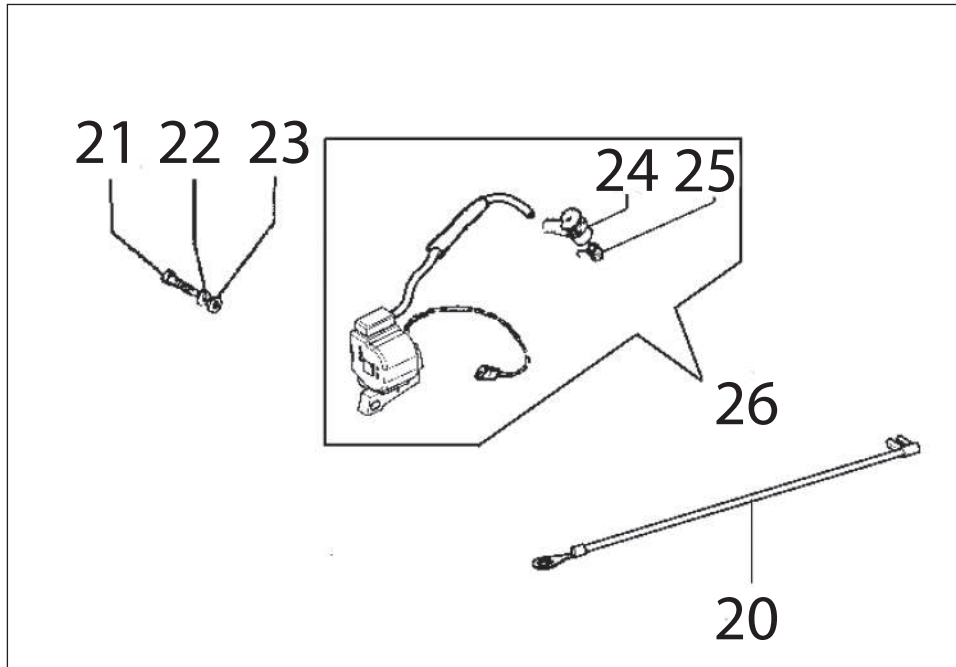

Key #	Part No.	Description
C20	576463	Cable, 680ES
C21	73914	Screw m4x20
C22	73285	Wave Washer, 4.5mm
C23	73890	Washer
C24	73241	Spark Plug cap and spring kit
C25	73917	Spark Plug Spring
C26	576437	Ignition Coil 680ES