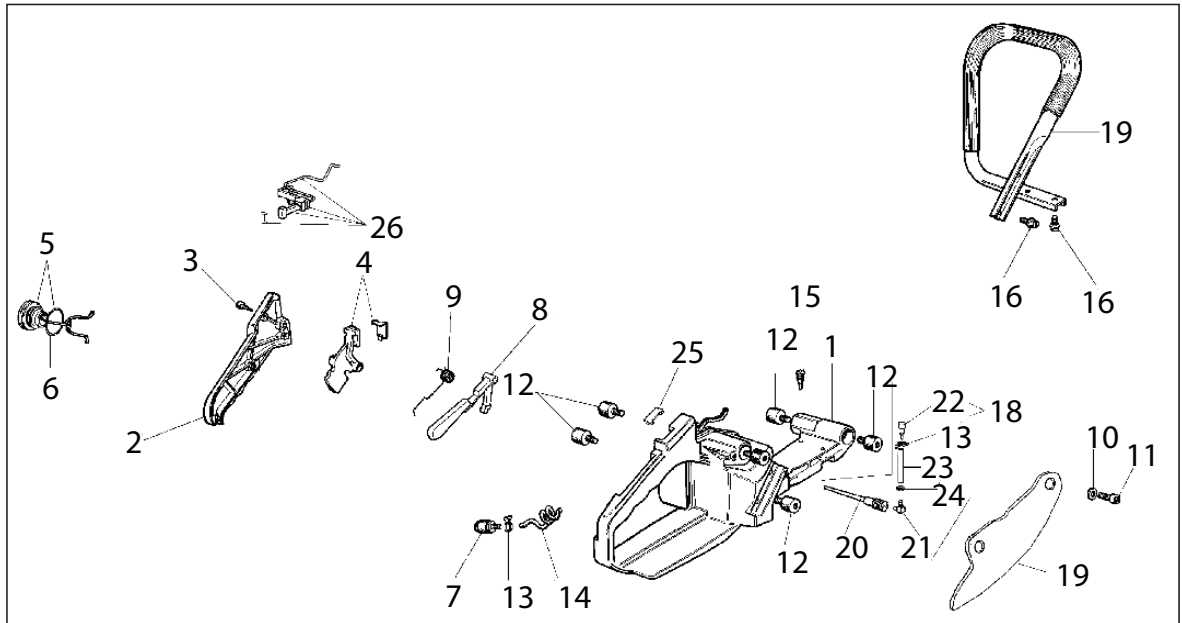

Key #	Part No.	Description
E01	545875	Cylinder to Muffler Gasket
E02	545872	Muffler Assembly
E03	73327	Washer, serrated
E04	73883	Muffler Mounting Screw
E05	73866	Screw, starter cover, lower muffler

Key #	Part No.	Description
F01	73877	Crankshaft Seal Flywheel Side
F02	73878	Crankshaft Flywheel Woodruff Key
F03	71410	Crankshaft Assembly
F04	73209	Crankshaft Seal Clutch Side
F05	71452	Crankshaft Bushing

Key #	Part No.	Description
G01	73931	Sprocket Sealing Ring
G02	73949	Outer Crankcase Seal Body
G03	73940	Pump Body Bolt
G04	73285	Wave Washer, 4.5 mm
G05	73945	Clutch Spacer Washer
G06	70949	680/695 Drive Sprocket
G07	73939	Clutch Needle Bearing
G08	71520	Clutch Cup (includes p/n 73939)
G09	73941	Clutch Spacer Washer, Inside
G10	71419	Clutch Assembly
G11	73943	Clutch Spring

Key #	Part No.	Description
H01	73390	Fuel Line Grommet, Crankcase
H02	545967	Crankcase Assembly
H03	73281	Crankcase Dowel Pin
H04	545969	Crankshaft Bearing
H05	545968	Crankcase Gasket
H06	531107	Crankcase Grommet, Right Side
H07	73897	Washer
H08	73930	Crankcase Bolt, m5x22
H09	528657	Chain Guard, 680
H10	73397	Cover Guard Mounting Bolt
H11	73379	Screw
H12	73933	Bar Mounting Stud
H13	71740	Bar Mount Pad Spacer
H14	71738	Bar Mount Pad Cover Plate
H15	73935	Premium Tensioner Kit
H16	73936	Tensioner Screw Retainer