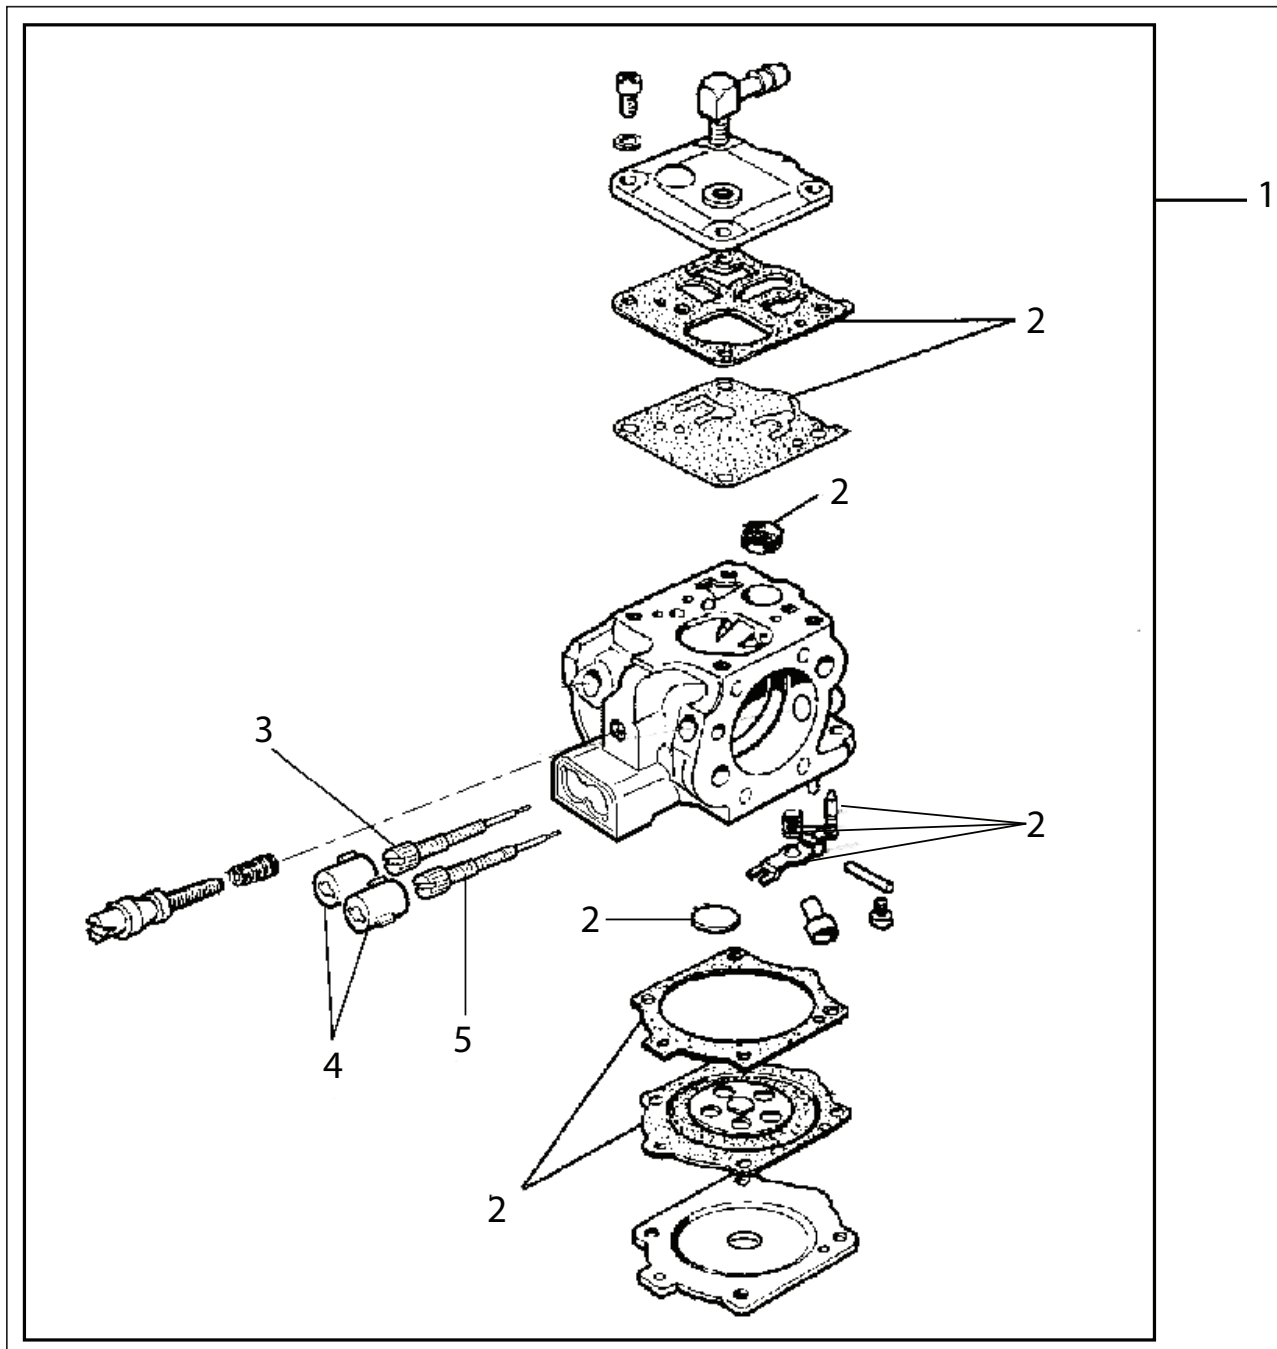

Key #	Part No.	Description
M01	577754	Carburetor, Walbro WJ-136
M02	73996	Carburetor Repair Kit
M03	577633	Needle Screw High, 680ES Carburetor
M04	577635	Limiter Cap
M05	577634	Needle Screw Low, 680ES Carburetor