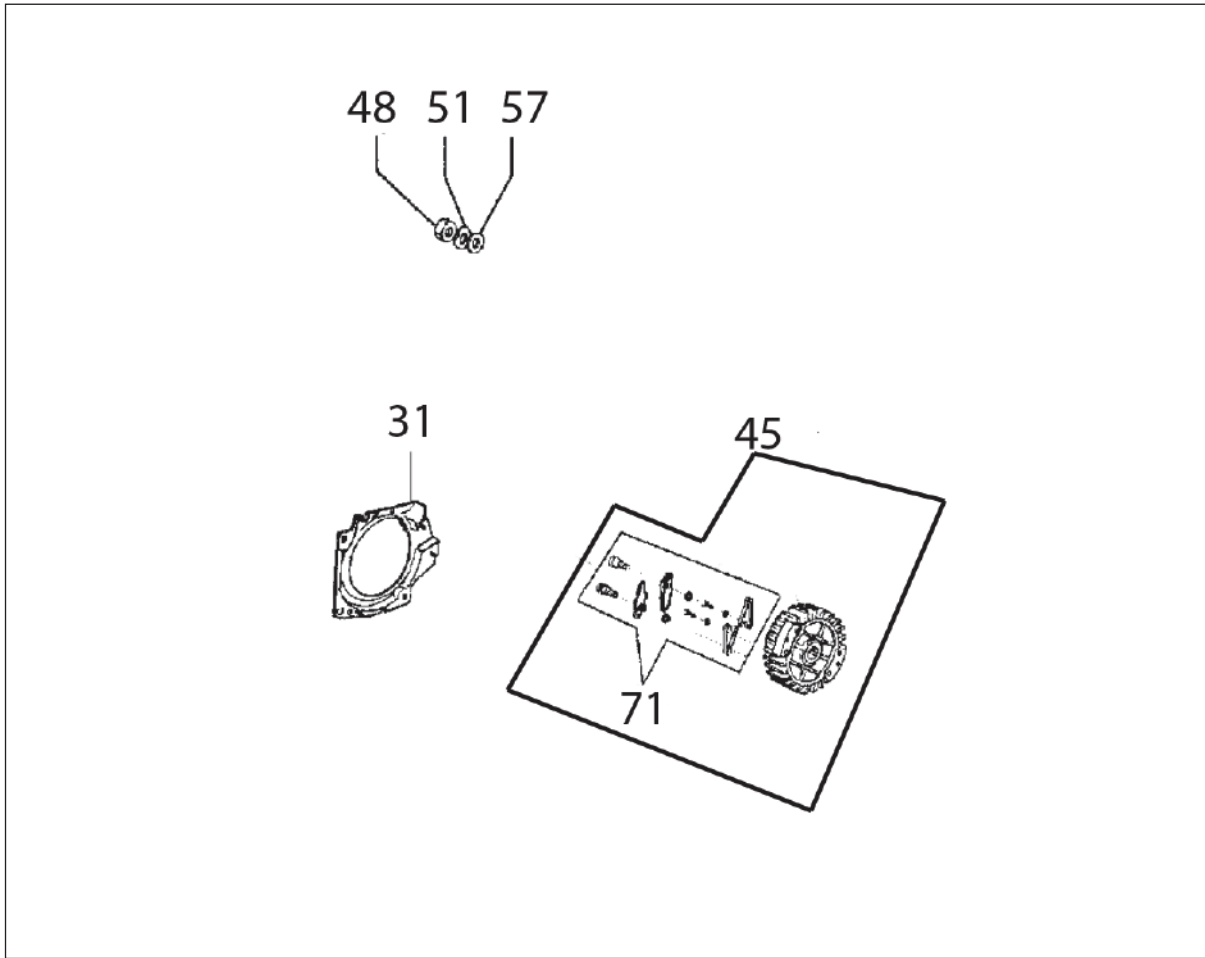

SERVICE ITEMS

680ES Petrol Concrete Saw

Key #	Part No.	Description
1	71521	Scrench 13-19 mm
2	71541	Pressure Gauge Bulb
3	71542	Coil/Flywheel Timing Shim
4	71543	Cylinder Assembly Clamps & Piston Stop
5	71544	Manifold Assembly Tool
6	71546	Shock Absorber Tool
7	71547	Spark Tester
8	71548	Flywheel Disassembly Tool
9	71565	Electronic Tachometer
10	71569	Induction Seal Flange with Screws
11	71570	Exhaust Seal Flange with Screws
12	71573	Tuning Screwdriver
13	73461	Flywheel Puller
14	73462	Main Bearing Driver Tool
15	571229	2-Stroke Oil, 25:1 Mix, 100 ml (6-Pack)
15	571230	2-Stroke Oil, 25:1 Mix, 100 ml (24-Pack)
Not Shown	71734	Gasket Set
Not Shown	70249	14T Bar Nose Sprocket Repair Kit

Key #	Part No.	Description
A01	73230	Bolt
A02	530208	Starter Rope Handle
A03	73904	Starter Rope
A04	531103	Starter Coil Spring & Housing
A05	71451	Starter Case Plate
A06	505380	Recoil Housing Screw
A07	528661	Starter Rope Pulley
A08	73905	Starter Pulley Washer
A09	73907	Starter Pulley Screw
A10	528637	Starter Cover Assembly
A11	530367	Starter Assembly Washer
A12	532026	Spring Housing Washer
A13	508853	Starter Assembly Cap