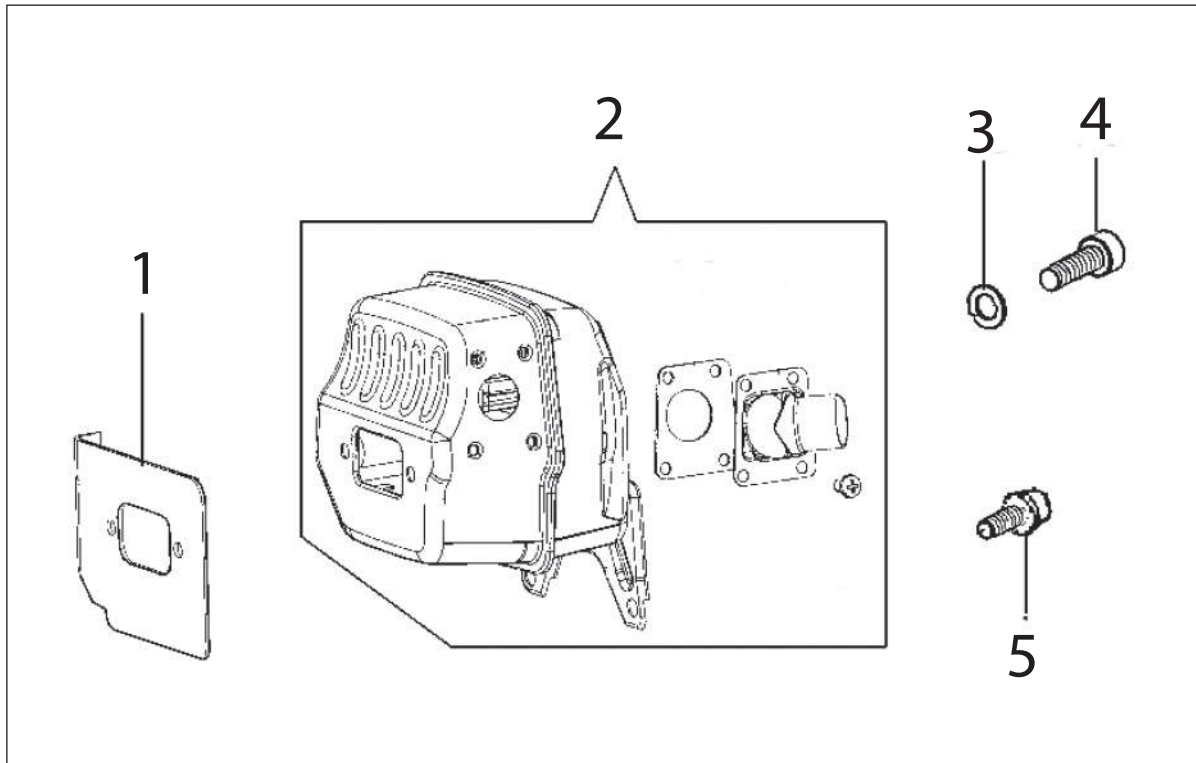

Key #	Part No.	Description
E01	545875	Cylinder to Muffler Gasket
E02	545872	Muffler Assembly
E03	73327	Washer, serrated
E04	73883	Muffler Mounting Screw
E05	73866	Screw, starter cover, lower muffler