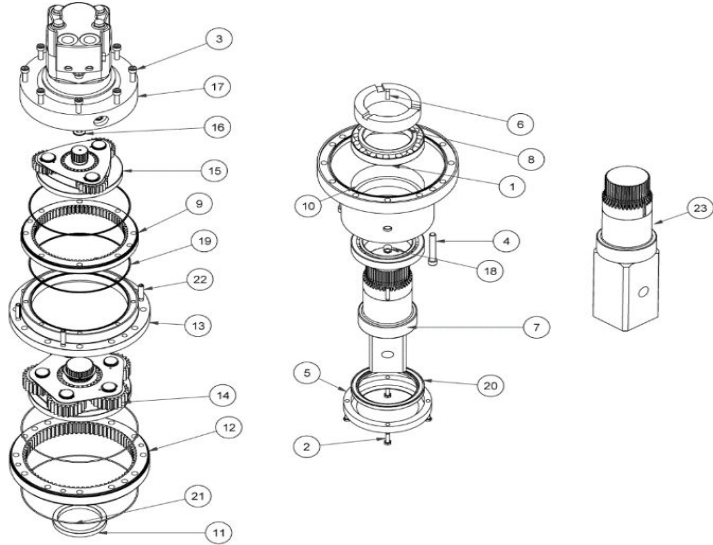

PD15-5

DIGGA

DIGGA

Part no	Description
1 BE-000025	BEARING
2 FA-000024	BOLT
3 FA-000132	BOLT
4 FA-000610	BOLT
5 GB-000535	SEAL PROTECTOR
6 GB-000542	KEY STEEL
7 GB-001491	75MM SQUARE SHAFT
8 GB-001699	LOCK NUT
9 GB-001875	RING GEAR
10 GB-002106	OUTPUT HOUSING
11 GB-002112	SPACER
12 GB-002786	RING GEAR
13 GB-002787	INTERIM HOUSING
14 GB-002790	GEARSET
15 GB-002807	GEARSET
16 GB-002819	GEARBOX MOTOR SPACER
17 MO-000553-3500	HYDRAULIC MOTOR
18 PP-000001	PRESSURE PLUG
19 SE-000013	O-RING
20 SE-000038	SEAL
21 SE-000114	SEAL
22 SP-000006	SPRING

Part no	Description
1 FA-000618	BOLT
2 HO-000701	DRIVE UNIT HOOD
3 PI-000045	PIN
4 FA-000046	BOLT
5 FA-000093	NYLOC NUT