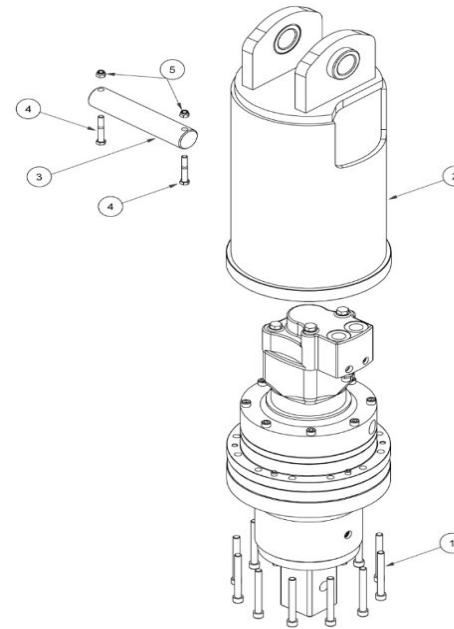

PD15-5

DIGGA

DIGGA

Part no	Description
1 BE-000025	BEARING
2 FA-000024	BOLT
3 FA-000132	BOLT
4 FA-000610	BOLT
5 GB-000535	SEAL PROTECTOR
6 GB-000542	KEY STEEL
7 GB-001491	75MM SQUARE SHAFT
8 GB-001699	LOCK NUT
9 GB-001875	RING GEAR
10 GB-002106	OUTPUT HOUSING
11 GB-002112	SPACER
12 GB-002786	RING GEAR
13 GB-002787	INTERIM HOUSING
14 GB-002790	GEARSET
15 GB-002807	GEARSET
16 GB-002819	GEARBOX MOTOR SPACER
17 MO-000553-3500	HYDRAULIC MOTOR
18 PP-000001	PRESSURE PLUG
19 SE-000013	O-RING
20 SE-000038	SEAL
21 SE-000114	SEAL
22 SP-000006	SPRING

Part no	Description
1 FA-000618	BOLT
2 HO-000701	DRIVE UNIT HOOD
3 PI-000045	PIN
4 FA-000046	BOLT
5 FA-000093	NYLOC NUT