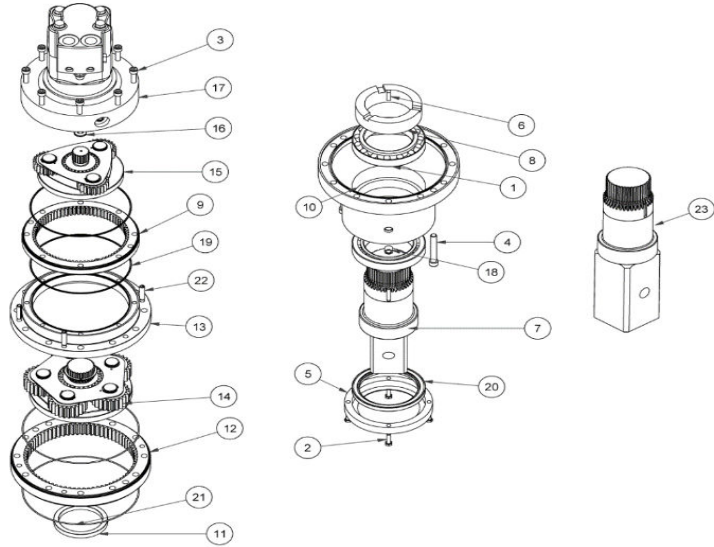

PD18-5

DIGGA

DIGGA

Part no Description

1	BE-000025	BEARING
2	FA-000024	BOLT
3	FA-000132	BOLT
4	FA-000610	BOLT
5	GB-000535	SEAL PROTECTOR
6	GB-000542	KEY STEEL
7	GB-001491	75MM SQUARE SHAFT
8	GB-001699	LOCK NUT
9	GB-001875	RING GEAR
10	GB-002106	OUTPUT HOUSING
11	GB-002112	SPACER
12	GB-002786	RING GEAR
13	GB-002787	INTERIM HOUSING
14	GB-002790	GEARSET
15	GB-002807	GEARSET
16	GB-002819	GEARBOX MOTOR SPACER
17	MO-000554-3500	HYDRAULIC MOTOR
18	PP-000001	PRESSURE PLUG
19	SE-000013	O-RING
20	SE-000038	SEAL
21	SE-000114	SEAL
22	SP-000006	SPRING

Part no Description

1	FA-000618	BOLT
2	HO-000701	DRIVE UNIT HOOD
3	PI-000045	PIN
4	FA-000046	BOLT
5	FA-000093	NYLOC NUT