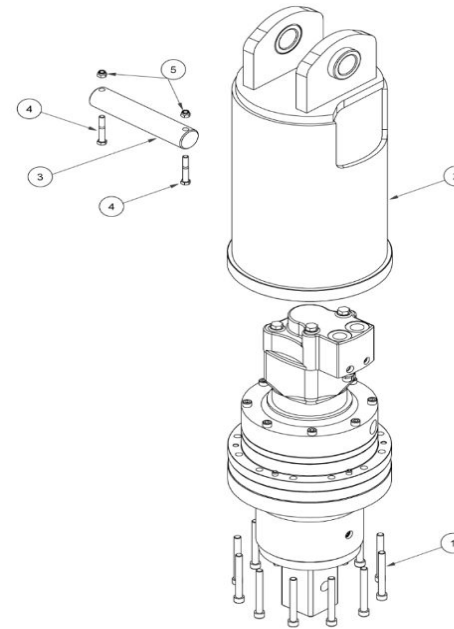

PD18-5

DIGGA

DIGGA

Part no Description

1	BE-000025	BEARING
2	FA-000024	BOLT
3	FA-000132	BOLT
4	FA-000610	BOLT
5	GB-000535	SEAL PROTECTOR
6	GB-000542	KEY STEEL
7	GB-001491	75MM SQUARE SHAFT
8	GB-001699	LOCK NUT
9	GB-001875	RING GEAR
10	GB-002106	OUTPUT HOUSING
11	GB-002112	SPACER
12	GB-002786	RING GEAR
13	GB-002787	INTERIM HOUSING
14	GB-002790	GEARSET
15	GB-002807	GEARSET
16	GB-002819	GEARBOX MOTOR SPACER
17	MO-000554-3500	HYDRAULIC MOTOR
18	PP-000001	PRESSURE PLUG
19	SE-000013	O-RING
20	SE-000038	SEAL
21	SE-000114	SEAL
22	SP-000006	SPRING

Part no Description

1	FA-000618	BOLT
2	HO-000701	DRIVE UNIT HOOD
3	PI-000045	PIN
4	FA-000046	BOLT
5	FA-000093	NYLOC NUT