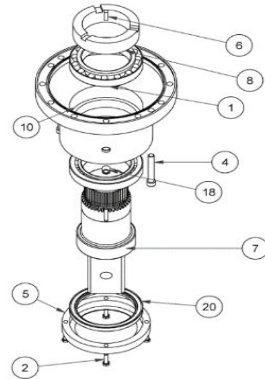

PD22-5

DIGGA

DIGGA

Part no	Description
1	BE-000025 BEARING
2	FA-000024 BOLT
3	FA-000132 BOLT
4	FA-000610 BOLT
5	GB-000535 SEAL PROTECTOR
6	GB-000542 KEY STEEL
7	GB-001491 75MM SQUARE SHAFT
8	GB-001699 LOCK NUT
9	GB-001875 RING GEAR
10	GB-002106 OUTPUT HOUSING
11	GB-002112 SPACER
12	GB-002786 RING GEAR
13	GB-002787 INTERIM HOUSING
14	GB-002790 GEARSET
15	GB-002807 GEARSET
16	GB-002819 GEARBOX MOTOR SPACER
17	MO-000555-3500 HYDRAULIC MOTOR
18	PP-000001 PRESSURE PLUG
19	SE-000013 O-RING
20	SE-000038 SEAL
21	SE-000114 SEAL
22	SP-000006 SPRING

Part no	Description
1	FA-000618 BOLT
2	HO-000701 DRIVE UNIT HOOD
3	PI-000045 PIN
4	FA-000046 BOLT
5	FA-000093 NYLOC NUT