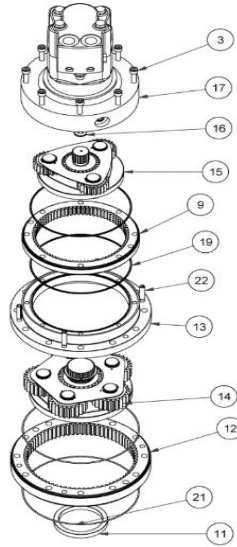

PD22-5

DIGGA

DIGGA

Part no	Description
1	BE-000025 BEARING
2	FA-000024 BOLT
3	FA-000132 BOLT
4	FA-000610 BOLT
5	GB-000535 SEAL PROTECTOR
6	GB-000542 KEY STEEL
7	GB-001491 75MM SQUARE SHAFT
8	GB-001699 LOCK NUT
9	GB-001875 RING GEAR
10	GB-002106 OUTPUT HOUSING
11	GB-002112 SPACER
12	GB-002786 RING GEAR
13	GB-002787 INTERIM HOUSING
14	GB-002790 GEARSET
15	GB-002807 GEARSET
16	GB-002819 GEARBOX MOTOR SPACER
17	MO-000555-3500 HYDRAULIC MOTOR
18	PP-000001 PRESSURE PLUG
19	SE-000013 O-RING
20	SE-000038 SEAL
21	SE-000114 SEAL
22	SP-000006 SPRING

Part no	Description
1	FA-000618 BOLT
2	HO-000701 DRIVE UNIT HOOD
3	PI-000045 PIN
4	FA-000046 BOLT
5	FA-000093 NYLOC NUT