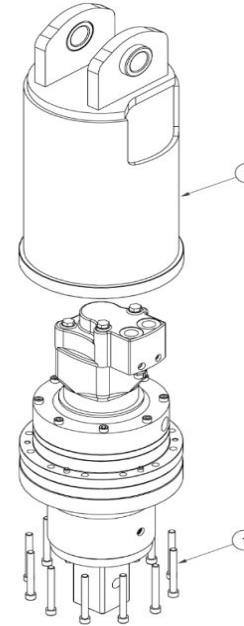

PD22-5

DIGGA

DIGGA

Part no	Description
1	BE-000025 BEARING
2	FA-000024 BOLT
3	FA-000132 BOLT
4	FA-000610 BOLT
5	GB-000535 SEAL PROTECTOR
6	GB-000542 KEY STEEL
7	GB-001491 75MM SQUARE SHAFT
8	GB-001699 LOCK NUT
9	GB-001875 RING GEAR
10	GB-002106 OUTPUT HOUSING
11	GB-002112 SPACER
12	GB-002786 RING GEAR
13	GB-002787 INTERIM HOUSING
14	GB-002790 GEARSET
15	GB-002807 GEARSET
16	GB-002819 GEARBOX MOTOR SPACER
17	MO-000555-3500 HYDRAULIC MOTOR
18	PP-000001 PRESSURE PLUG
19	SE-000013 O-RING
20	SE-000038 SEAL
21	SE-000114 SEAL
22	SP-000006 SPRING

Part no	Description
1	FA-000618 BOLT
2	HO-000701 DRIVE UNIT HOOD
3	PI-000045 PIN
4	FA-000046 BOLT
5	FA-000093 NYLOC NUT