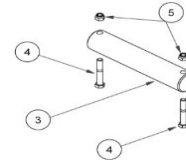

PD22-5

DIGGA

DIGGA

Part no	Description
1	BE-000025 BEARING
2	FA-000024 BOLT
3	FA-000132 BOLT
4	FA-000610 BOLT
5	GB-000535 SEAL PROTECTOR
6	GB-000542 KEY STEEL
7	GB-001491 75MM SQUARE SHAFT
8	GB-001699 LOCK NUT
9	GB-001875 RING GEAR
10	GB-002106 OUTPUT HOUSING
11	GB-002112 SPACER
12	GB-002786 RING GEAR
13	GB-002787 INTERIM HOUSING
14	GB-002790 GEARSET
15	GB-002807 GEARSET
16	GB-002819 GEARBOX MOTOR SPACER
17	MO-000555-3500 HYDRAULIC MOTOR
18	PP-000001 PRESSURE PLUG
19	SE-000013 O-RING
20	SE-000038 SEAL
21	SE-000114 SEAL
22	SP-000006 SPRING

Part no	Description
1	FA-000618 BOLT
2	HO-000701 DRIVE UNIT HOOD
3	PI-000045 PIN
4	FA-000046 BOLT
5	FA-000093 NYLOC NUT