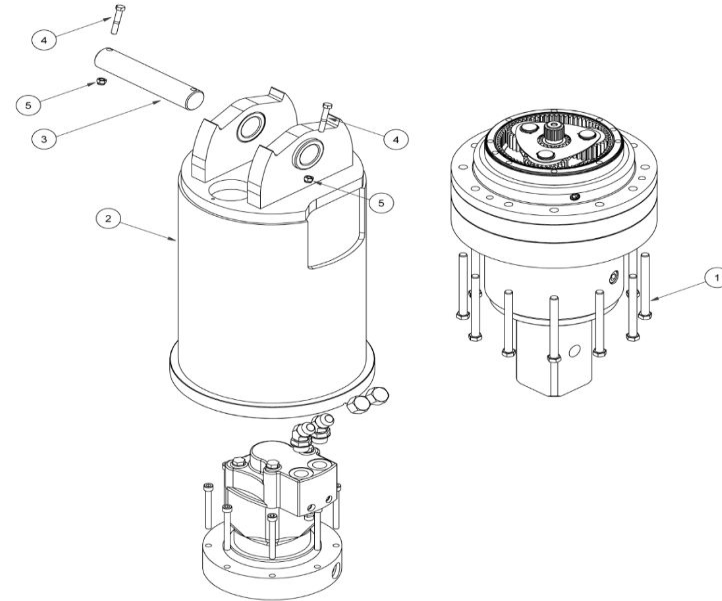

PD25-7

DIGGA

Part no	Description
1	BE-000029 BEARING
2	FA-000144 BOLT
3	FA-000184 BOLT
4	GB-000008 RING GEAR
5	GB-000539 RING GEAR
6	GB-000574 INTERIM HOUSING
7	GB-001432 GEARSET
8	GB-001467 KEY STEEL
9	GB-001469 O-RING
10	GB-001697 LOCK NUT
11	GB-001753 OUTPUT HOUSING
12	GB-001937 GEARSET
13	GB-001941 SEAL PROTECTOR
14	GB-002056 100MM SQUARE SHAFT
15	GB-002819 GEARBOX MOTOR SPACER
16	PP-000001 PRESSURE PLUG
17	PP-000003 PRESSURE PLUG
18	SE-000013 O-RING
19	SE-000039 SEAL
20	SP-000006 SPRING
21	MO-000554-3500 HYDRAULIC MOTOR
22	FA-000434 SOCKET SCREW

DIGGA

Part no	Description
1	FA-000081 BOLT
2	HO-000860 DRIVE UNIT HOOD
3	PI-000045 PIN
4	FA-000202 BOLT
5	FA-000093 NYLOC NUT