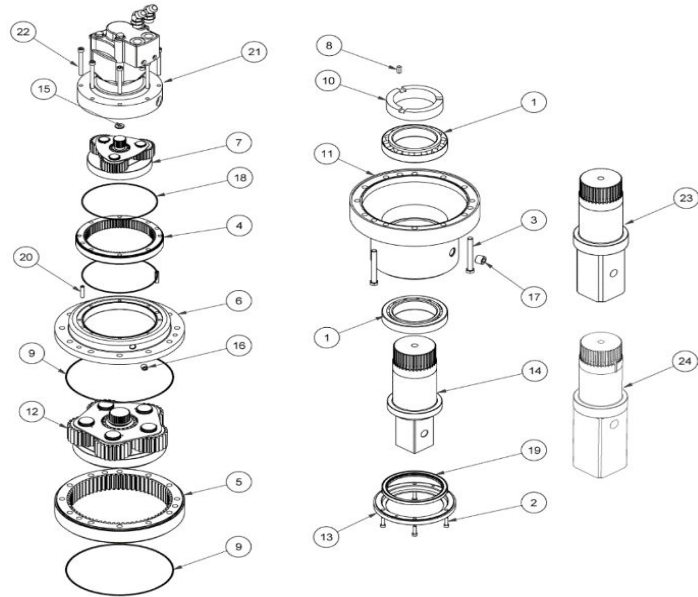

PD25-7

DIGGA

Part no	Description
1	BE-000029 BEARING
2	FA-000144 BOLT
3	FA-000184 BOLT
4	GB-000008 RING GEAR
5	GB-000539 RING GEAR
6	GB-000574 INTERIM HOUSING
7	GB-001432 GEARSET
8	GB-001467 KEY STEEL
9	GB-001469 O-RING
10	GB-001697 LOCK NUT
11	GB-001753 OUTPUT HOUSING
12	GB-001937 GEARSET
13	GB-001941 SEAL PROTECTOR
14	GB-002056 100MM SQUARE SHAFT
15	GB-002819 GEARBOX MOTOR SPACER
16	PP-000001 PRESSURE PLUG
17	PP-000003 PRESSURE PLUG
18	SE-000013 O-RING
19	SE-000039 SEAL
20	SP-000006 SPRING
21	MO-000554-3500 HYDRAULIC MOTOR
22	FA-000434 SOCKET SCREW

DIGGA

Part no	Description
1	FA-000081 BOLT
2	HO-000860 DRIVE UNIT HOOD
3	PI-000045 PIN
4	FA-000202 BOLT
5	FA-000093 NYLOC NUT