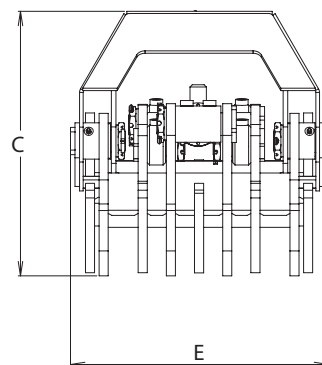

KEY FEATURES

- Made of Hardox®
- TG 22 UG/9 has homogeneous guide bars made of Hardox®
- Optimal roll in- roll out properties
- Can be equipped with a saw cassette
- Cylinder with double piston rod seals for high pressure

**DEFINITELY
A BEAST.**

www.intermercato.com

	TG 12 UG/7	TG 22 UG/9
A	703	1085
B	590	853
C	342	582
D	40	135
E	287	568

MODEL SPECS.	 Kg	 m²	 Bar	 l/min	 kN	 ton	 tm	 tm	 ton	 ton	
TG 12 UG/7	56	0,12	200	30	8	0,6	2	-	0,5-2	-	-
TG 22 UG/9	298	0,22	250	60	17	3	10	-	4-10	4-7	-