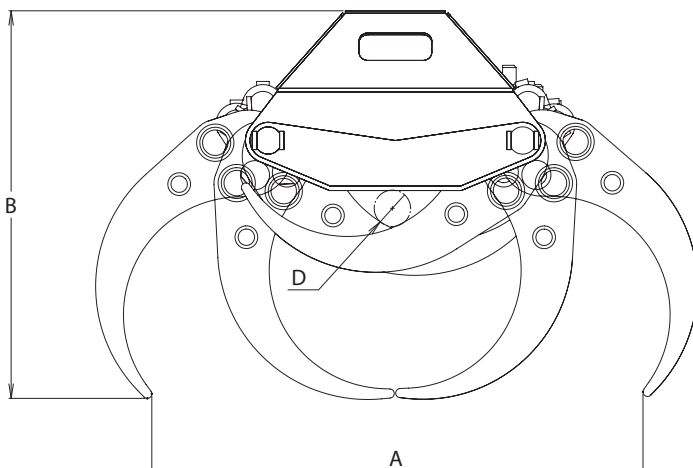

KEY FEATURES

- Made of Hardox®
- TG 22 UG/9 has homogeneous guide bars made of Hardox®
- Optimal roll in- roll out properties
- Can be equipped with a saw cassette
- Cylinder with double piston rod seals for high pressure

**DEFINITELY
A BEAST.**

www.intermercato.com

	TG 12 UG/7	TG 22 UG/9
A	703	1085
B	590	853
C	342	582
D	40	135
E	287	568

MODEL SPECS.	 Kg	 m²	 Bar	 l/min	 kN	 ton	 tm	 tm	 ton	 ton	
TG 12 UG/7	56	0,12	200	30	8	0,6	2	-	0,5-2	-	-
TG 22 UG/9	298	0,22	250	60	17	3	10	-	4-10	4-7	-