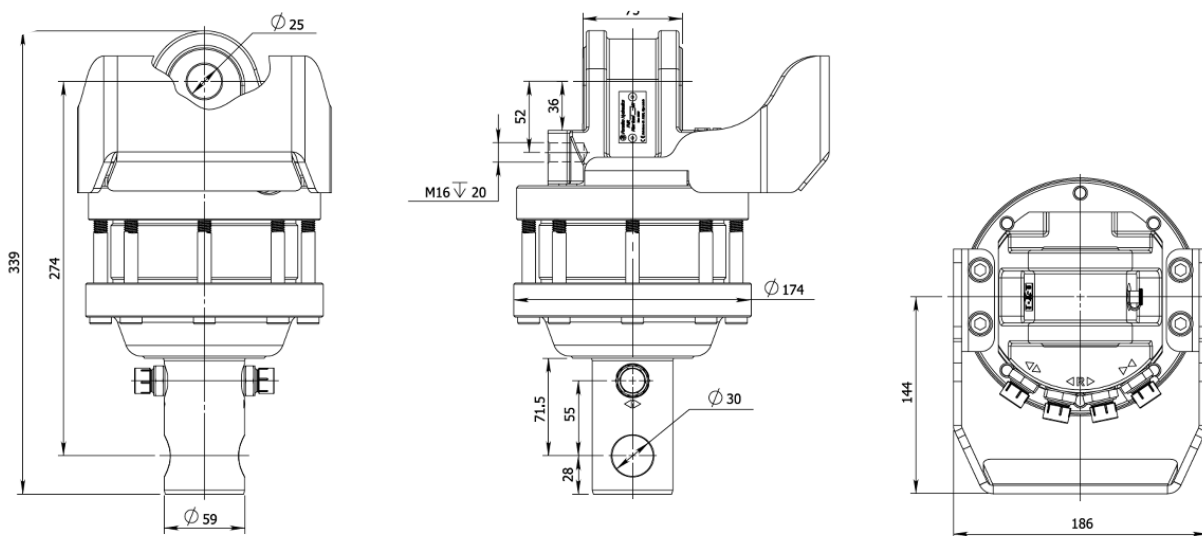

KEY FEATURES

- Improved performance
- Endless rotation
- High torque
- Optimized positioning performance
- Extra reinforced hose protection included

MODEL SPECIFICATIONS

IVR 4.59	24	4,5	250/300	20	360°	1200	3/8"	15	5
----------	----	-----	---------	----	------	------	------	----	---