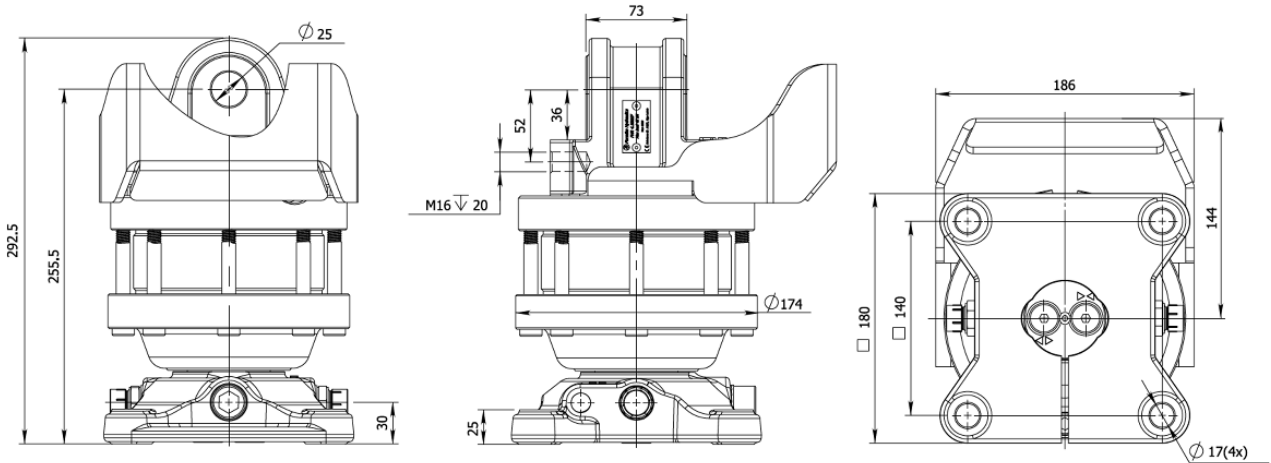

KEY FEATURES

- Improved performance
- Endless rotation
- High torque
- Optimized positioning performance
- Extra reinforced hose protection included
- Steel flange for increased durability

MODEL SPECIFICATIONS

IVR 4 FS	29	4,5	250/300	20	360°	1200	3/8"	15	5
----------	----	-----	---------	----	------	------	------	----	---