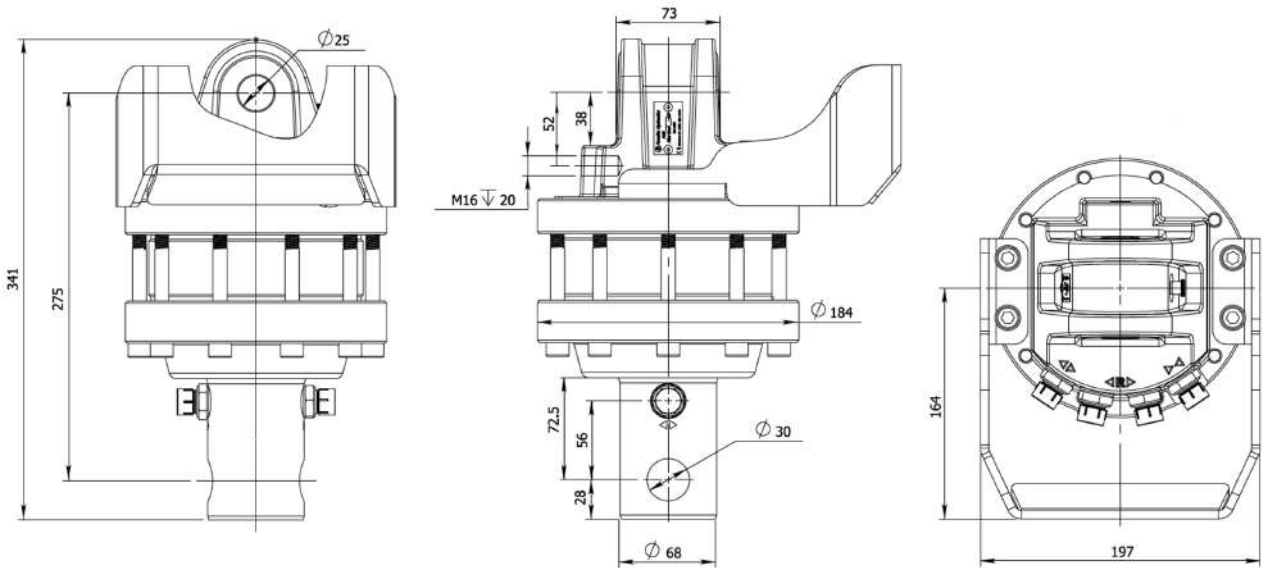

KEY FEATURES

- Improved performance
- Endless rotation
- High torque
- Optimized positioning performance
- Extra reinforced hose protection included

MODEL SPECIFICATIONS

IVR 5.68	28	5,5	250/300	22	360°	1300	3/8"	20	6
----------	----	-----	---------	----	------	------	------	----	---