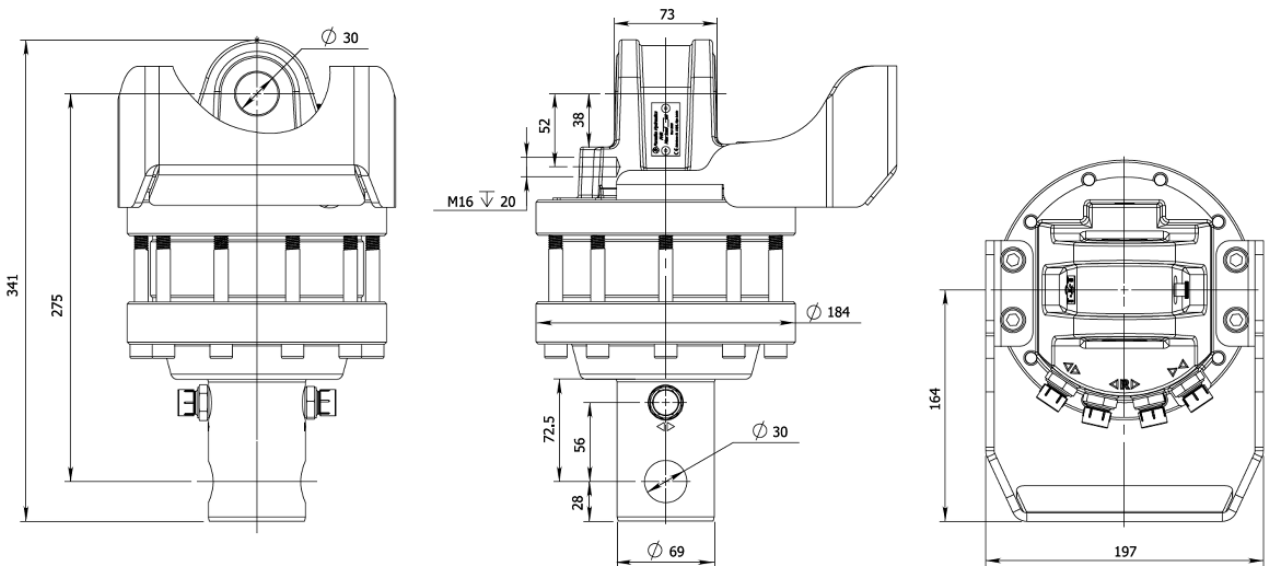

KEY FEATURES

- Improved performance
- Endless rotation
- High torque
- Optimized positioning performance
- Extra reinforced hose protection included

MODEL SPECIFICATIONS

IVR 5.69	29	5,5	250/300	22	360°	1300	3/8"	20	6
----------	----	-----	---------	----	------	------	------	----	---