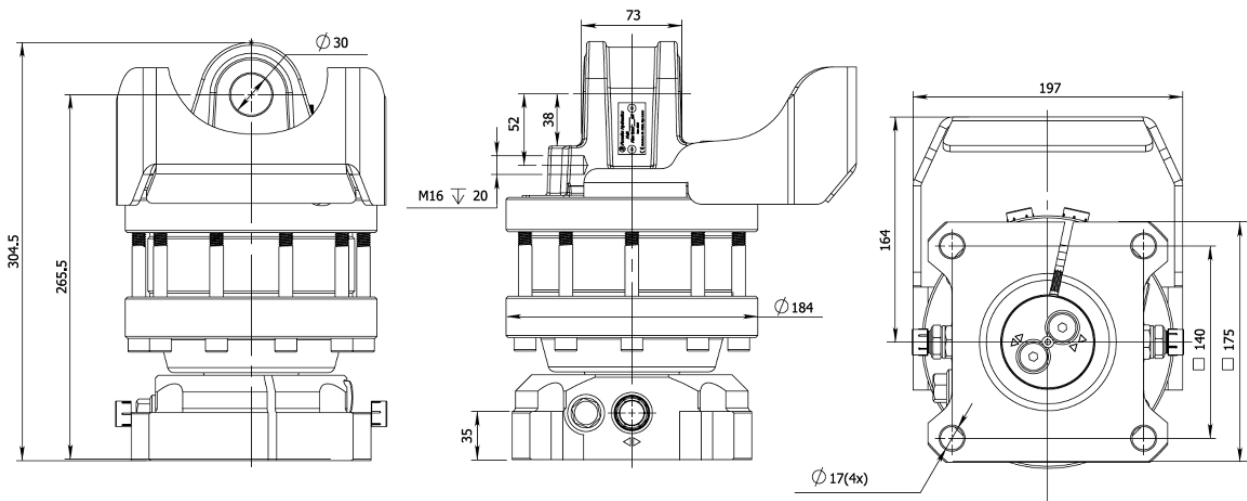

**KEY FEATURES**

- Improved performance
- Endless rotation
- High torque
- Optimized positioning performance
- Extra reinforced hose protection included
- Steel flange for increased durability

**MODEL SPECIFICATIONS**

IVR 5 F	36	5,5	250/300	22	360°	1300	3/8"	20	6
---------	----	-----	---------	----	------	------	------	----	---