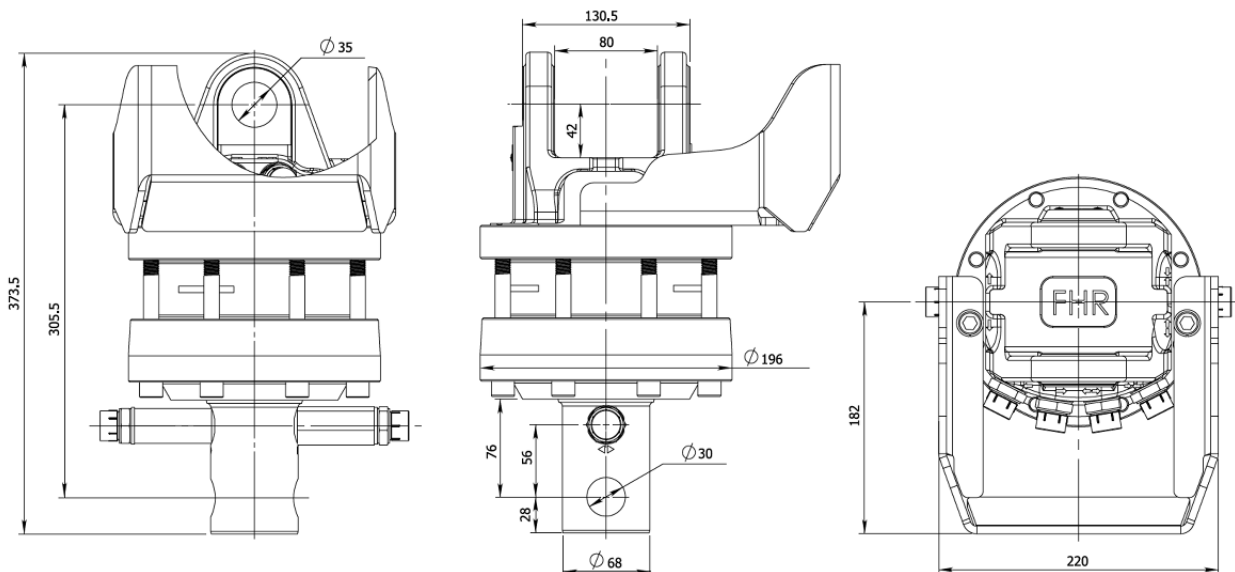

KEY FEATURES

- Improved performance
- Endless rotation
- High torque
- Optimized positioning performance
- Extra reinforced hose protection included

MODEL SPECIFICATIONS

RX 60.69

37

6

250/300

25

360°

1850

1/2"

30